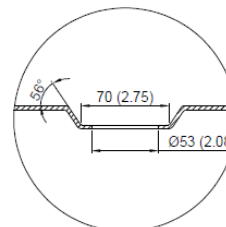

APPLICABLE STANDARDS/CODES

Specified model meets or exceeds the following

- CSA B45.5-11/IAPMO Z124

Warranty

See warranty information for more details.

All dimensions listed are nominal. LUXART® reserves the right to make product and material changes at any time without notice.

Contact your sales representative for more information or visit our website at luxartcollection.com