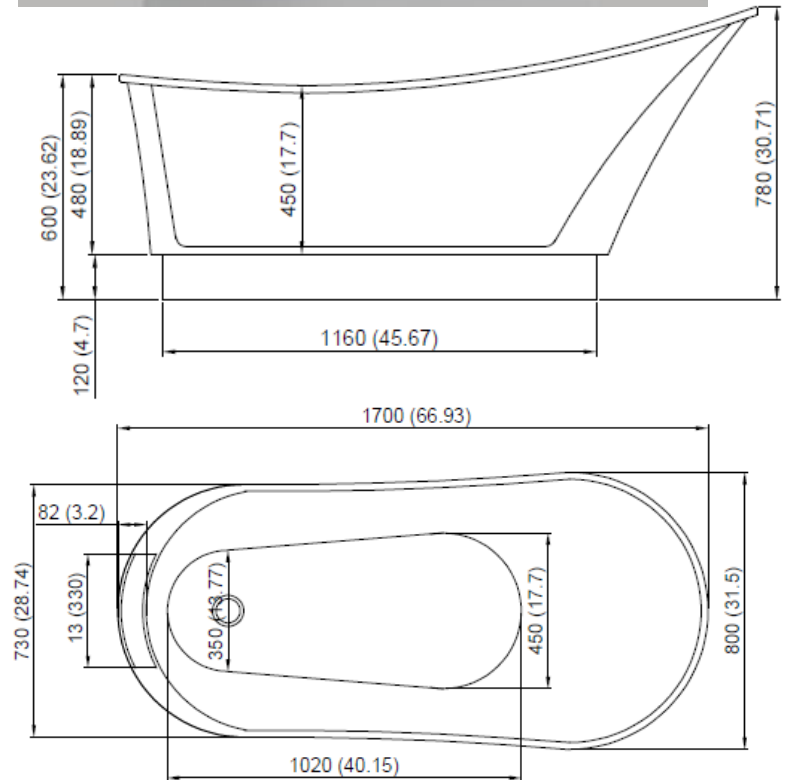

Freestanding Tub

LUXART® *AltaBella*

Product Specifications

LUXART®
OBRELO

OBRELO6731

Luxart® ALTABELLA tubs are made from vacuum-formed acrylic sheets and have a deep, durable color layer. These versatile tubs are strong and lightweight, serving as the centerpiece of your bathroom. Pour into an AltaBella bath and enjoy a generous, deep soak like no other.

TECHINICAL SPECIFICATIONS

Height	780 mm / 30.7 in
Width	800 mm / 31.5 in
Depth	450 mm / 17.7 in
Length	1700 mm / 66.9 in
Weight	80.5 pounds
Shipping Weight	110.5 pounds
Capacity (full)	85 Gallons
Capacity (to overflow)	72 Gallons
Drain	End
Overflow	Integrated

APPLICABLE STANDARDS/CODES

Specified model meets or exceeds the following

- CSA B45.5-11/IAPMO Z124

Warranty

See warranty information for more details.

All dimensions listed are nominal. LUXART® reserves the right to make product and material changes at any time without notice.

Contact your sales representative for more information or visit our website at luxartcollection.com

Freestanding Tub

LUXART® *Alta Bella*

Product Specifications

TECHINCAL SPECIFICATIONS

Metal overflow drain cover. Integral bathtub drain assembly with integral overflow holes. Metal pop-up drain cover. Drain cover is interchangeable with different finish colors, purchased separately. Made of brass and metal components.