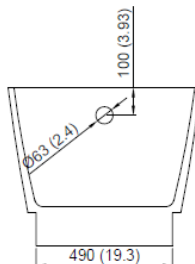

APPLICABLE STANDARDS/CODES

Specified model meets or exceeds the following

- CSA B45.5-11/IAPMO Z124

Warranty

See warranty information for more details.

All dimensions listed are nominal. LUXART® reserves the right to make product and material changes at any time without notice.

Contact your sales representative for more information or visit our website at luxartcollection.com