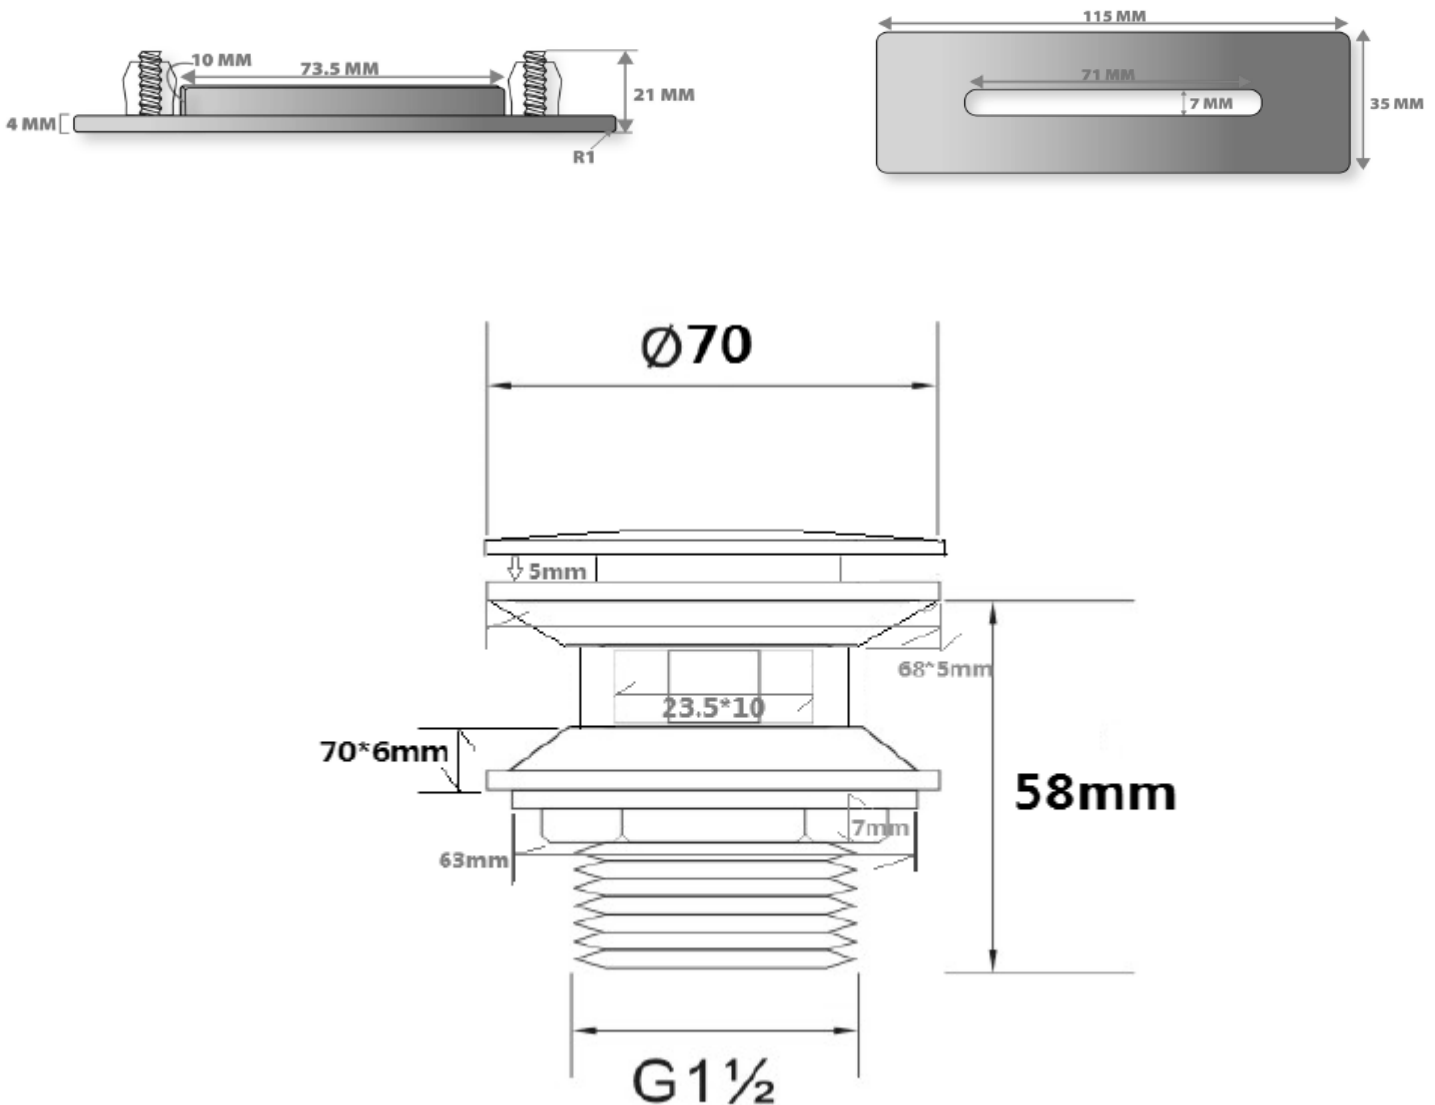

TECHINICAL SPECIFICATIONS

Height	780 mm / 30.7 in
Width	800 mm / 31.5 in
Depth	450 mm / 17.7 in
Length	1700 mm / 66.9 in
Weight	80.5 pounds
Shipping Weight	110.5 pounds
Capacity (full)	85 Gallons
Capacity (to overflow)	72 Gallons
Drain	End
Overflow	Integrated

Contact your sales representative for more information or visit our website at luxartcollection.com

Freestanding Tub

LUXART® *Alta Bella*

Product Specifications

TECHINCAL SPECIFICATIONS

Metal overflow drain cover. Integral bathtub drain assembly with integral overflow holes. Metal pop-up drain cover. Drain cover is interchangeable with different finish colors, purchased separately. Made of brass and metal components.