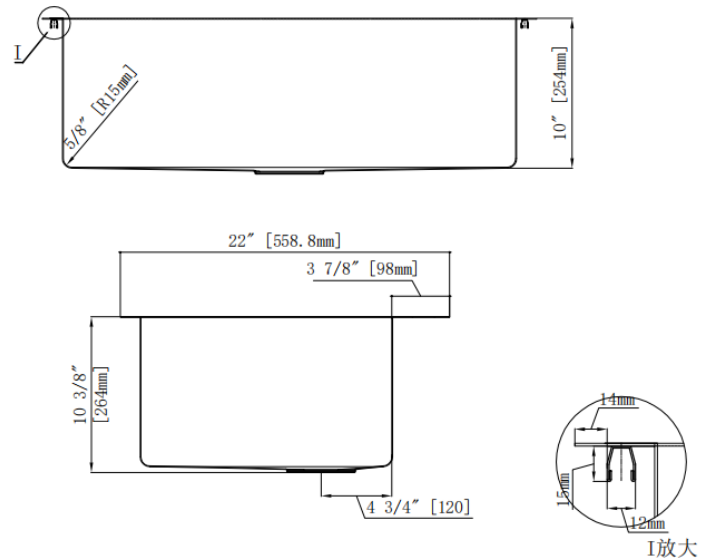

Near Zero Radius Dual Mount Single Bowl Kitchen Sink

LUXART.

Product Specifications

Features

- 16 Gauge
- Type 304 Stainless Steel
- Includes Mounting Clips
- Fully Undercoated
- Sound Absorption Pads
- Brushed Satin Finish

Overall Size: 33" x 22"

Bowl Depth: 10"

Minimum Cabinet Size: 36"

Drain Opening: 3-1/2"

Drain Placement: Center Rear

USE SINK AS CUTOUT TEMPLATE

LXNZS3322DM3

Optional Accessories

- Bottom Basin Rack: LXNZS3322DM1BG
- Basket Strainer: MLL7, ML18, ML14, ML15
- Soap Dispenser: CSD, LCSD, LGLSD

For cutout measurement: Use sink in sink box.

All dimensions listed are nominal. Luxart® reserves the right to make product and material changes at any time without notice.