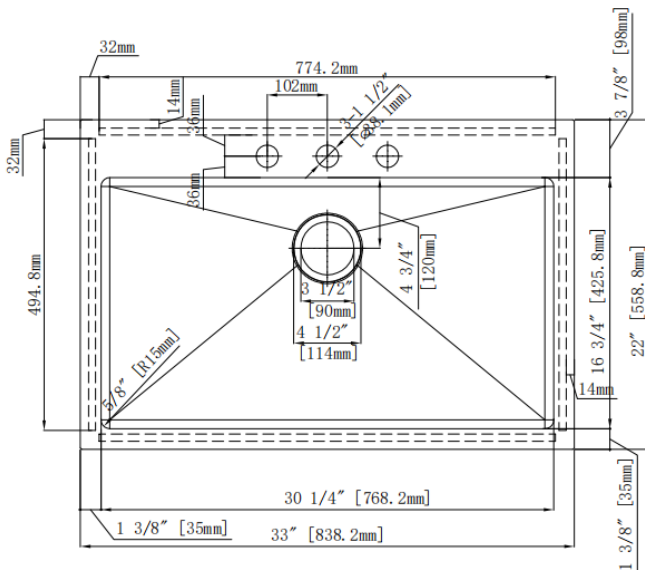

Overall Size: 33" x 22"

Bowl Depth: 10"

Minimum Cabinet Size: 36"

Drain Opening: 3-1/2"

Drain Placement: Center Rear

USE SINK AS CUTOUT TEMPLATE

LXNZS3322DM3

Optional Accessories

- Bottom Basin Rack: LXNZS3322DM1BG
- Basket Strainer: MLL7, ML18, ML14, ML15
- Soap Dispenser: CSD, LCSD, LGLSD

For cutout measurement: Use sink in sink box.

All dimensions listed are nominal. Luxart® reserves the right to make product and material changes at any time without notice.