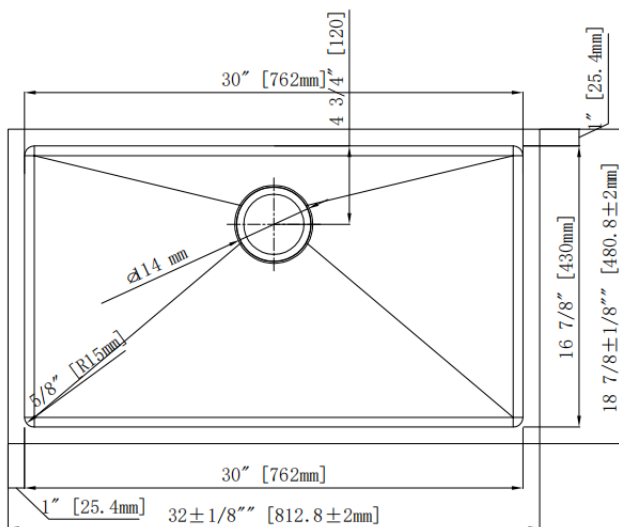

Overall Size: 32" x 18-7/8"

Bowl Depth: 10"

Minimum Cabinet Size: 36"

Drain Opening: 3-1/2"

Drain Placement: Center Rear

USE SINK AS CUTOUT TEMPLATE

LXNZS3219

Optional Accessories

- Bottom Basin Rack: LXZS3219BG
- Basket Strainer: MLL7, ML18, ML14, ML15
- Soap Dispenser: CSD, LCSD, LGLSD

For cutout measurement: Use sink in sink box.

All dimensions listed are nominal. Luxart® reserves the right to make product and material changes at any time without notice.