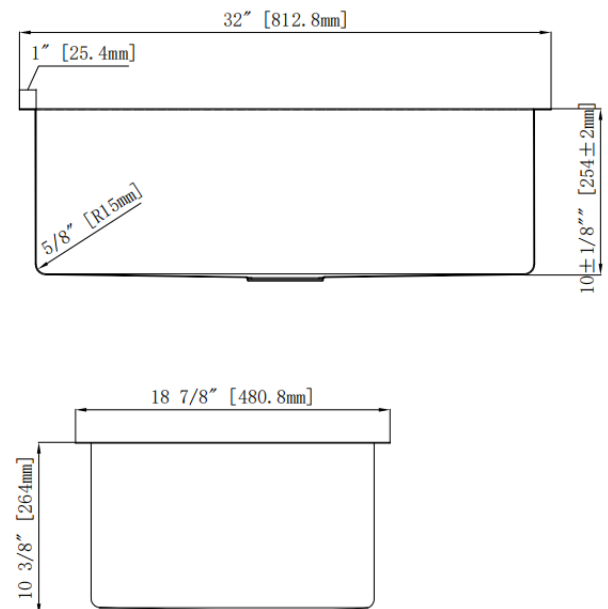

Overall Size: 32" x 18-7/8"

Bowl Depth: 10"

Minimum Cabinet Size: 36"

Drain Opening: 3-1/2"

Drain Placement: Center Rear

USE SINK AS CUTOUT TEMPLATE

LXNZS3219

Optional Accessories

- Bottom Basin Rack: LXZS3219BG
- Basket Strainer: MLL7, ML18, ML14, ML15
- Soap Dispenser: CSD, LCSD, LGLSD

For cutout measurement: Use sink in sink box.

All dimensions listed are nominal. Luxart® reserves the right to make product and material changes at any time without notice.