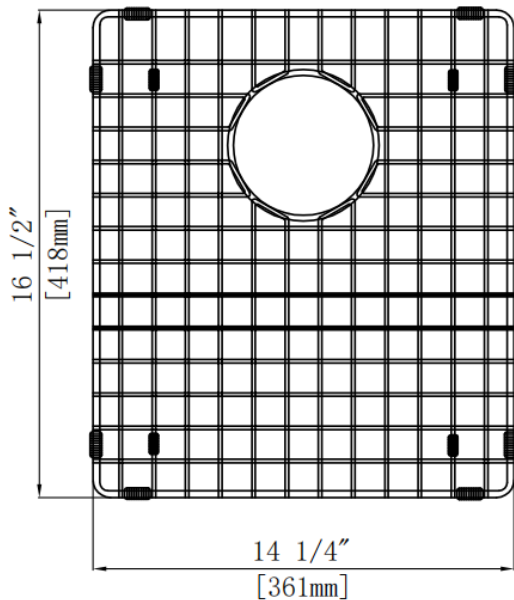

All dimensions listed are nominal. Luxart® reserves the right to make product and material changes at any time without notice.

Contact your sales representative for more information or visit our website at luxartcollection.com