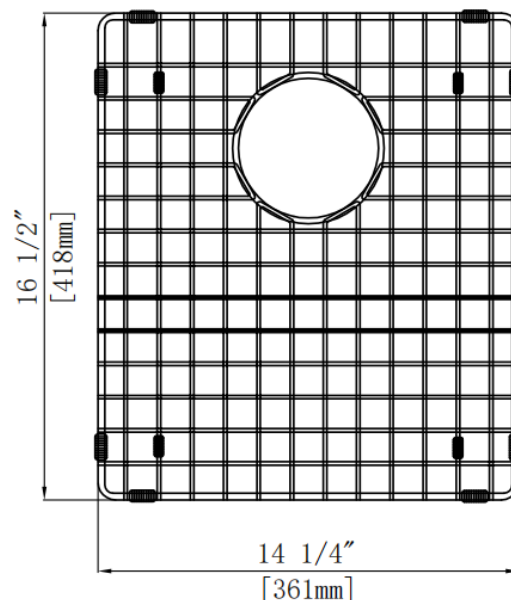

All dimensions listed are nominal. Luxart® reserves the right to make product and material changes at any time without notice.

Contact your sales representative for more information or visit our website at luxartcollection.com