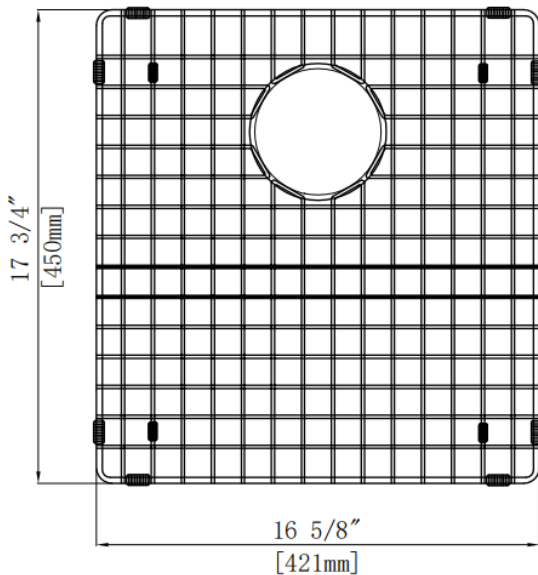

### LXNZAFD3322BG

**Overall Size:** 16-5/8" x 17-3/4" x 1"

**Bowl Placement:** Left

**Drain Placement:** Center Rear

**Material:** Stainless Steel

**Overall Size:** 12-5/8" x 17-3/4" x 1"

**Bowl Placement:** Right

**Drain Placement:** Center Rear

**Material:** Stainless Steel

All dimensions listed are nominal. Luxart® reserves the right to make product and material changes at any time without notice.

Contact your sales representative for more information or visit our website at [luxartcollection.com](http://luxartcollection.com)