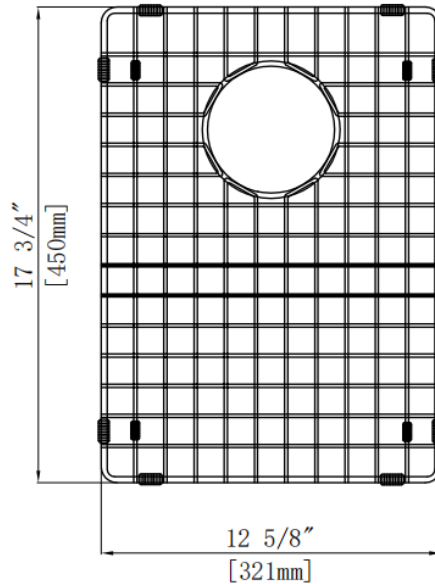

### LXNZAFD3322BG

**Overall Size:** 16-5/8" x 17-3/4" x 1"

**Bowl Placement:** Left

**Drain Placement:** Center Rear

**Material:** Stainless Steel

**Overall Size:** 12-5/8" x 17-3/4" x 1"

**Bowl Placement:** Right

**Drain Placement:** Center Rear

**Material:** Stainless Steel

All dimensions listed are nominal. Luxart® reserves the right to make product and material changes at any time without notice.

Contact your sales representative for more information or visit our website at [luxartcollection.com](http://luxartcollection.com)