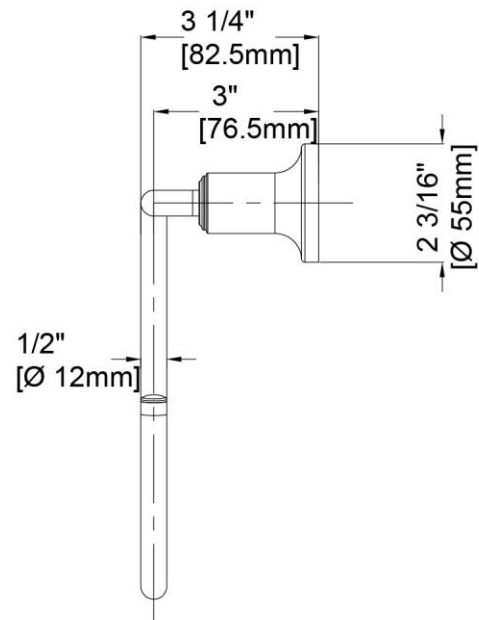

CARACTERÍSTICAS

- Coordina con estilos de diseño minimalista y de transición
- Incluye accesorios de montaje y pernos de sujeción
- Construcción de metal