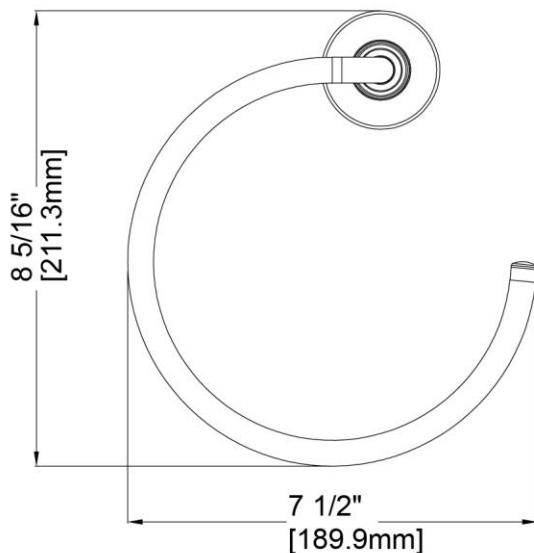

CARACTERÍSTICAS

- Coordina con estilos de diseño minimalista y de transición
- Incluye accesorios de montaje y pernos de sujeción
- Construcción de metal