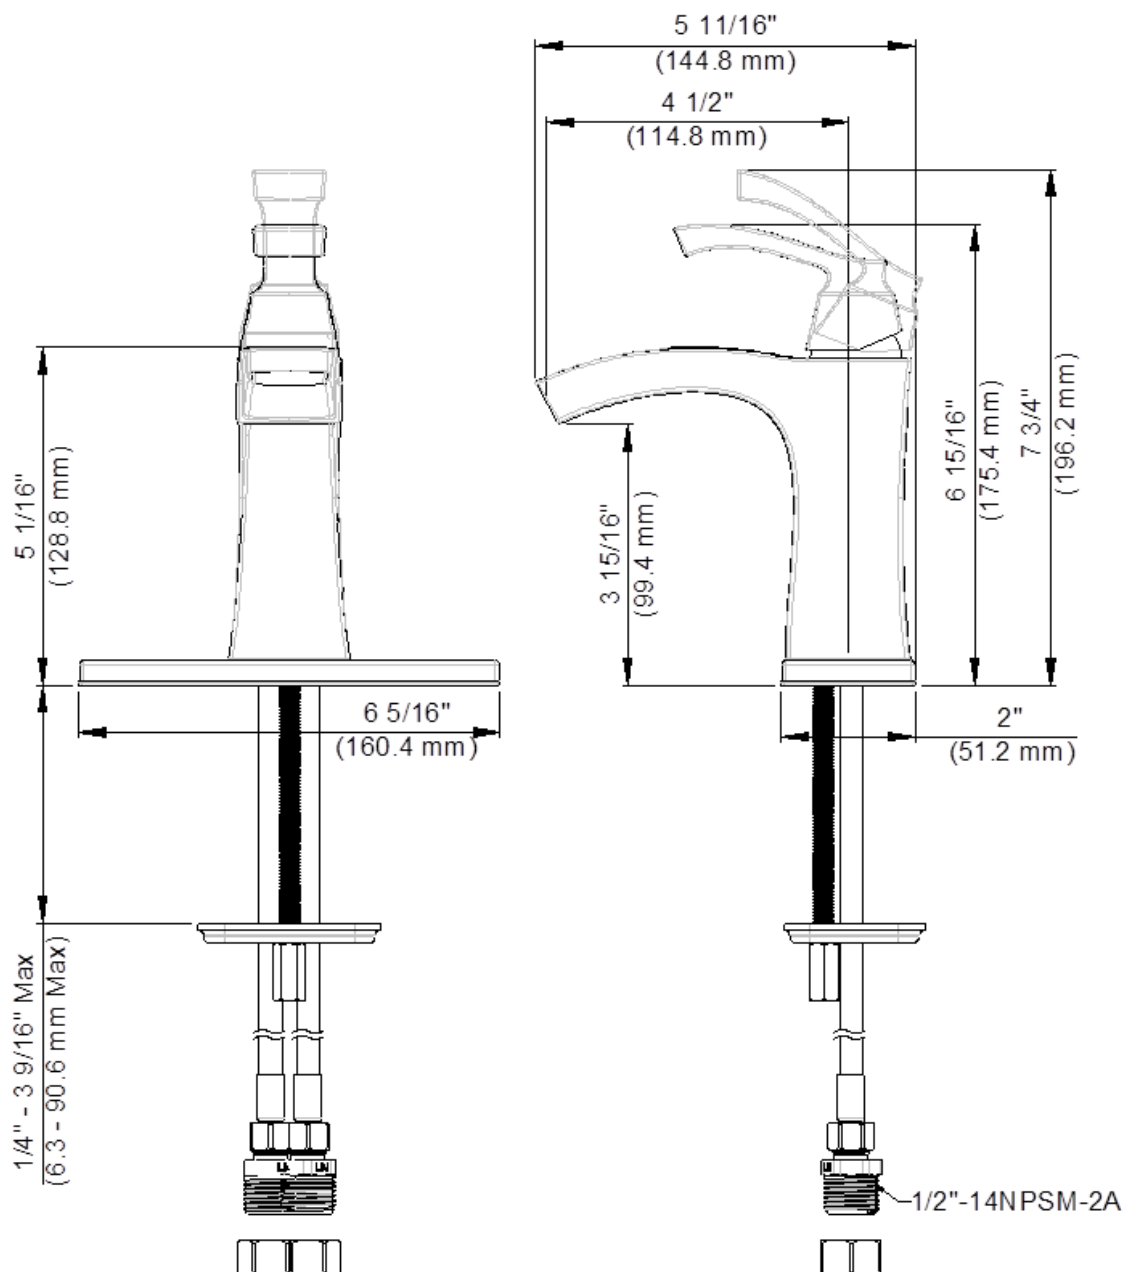

Single Post Mount Faucet

Socle de colonne unique
Grifo con base de columna

Product Specifications

LUXART®

VELERO®

VE211OS-CP
VE211OS-BN
VE211OS-ORB

Contact your sales representative for more information or visit our website at luxartcollection.com