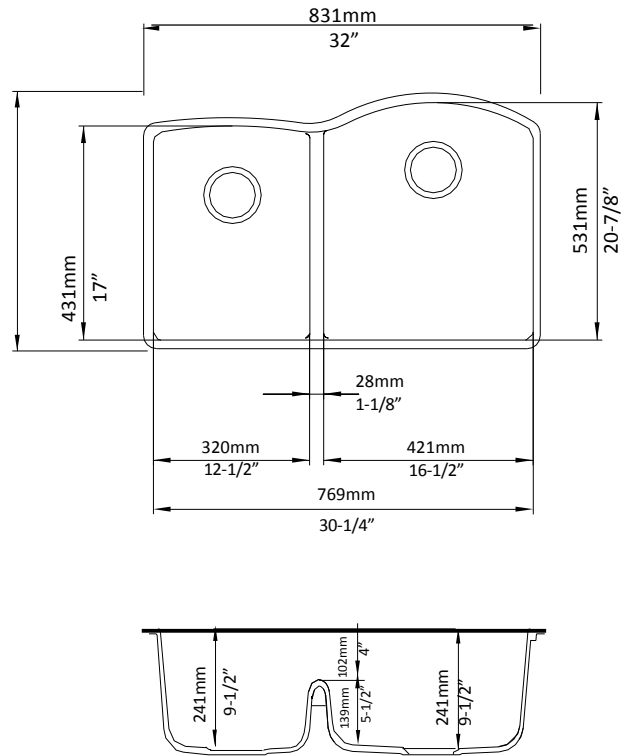

SILGRANIT®

LUXART®

Double Bowl 40/60 Offset Low Divide Undermount

Product Specifications

Contact your sales representative for more information or visit our website at luxartcollection.com

Revised 03-2017