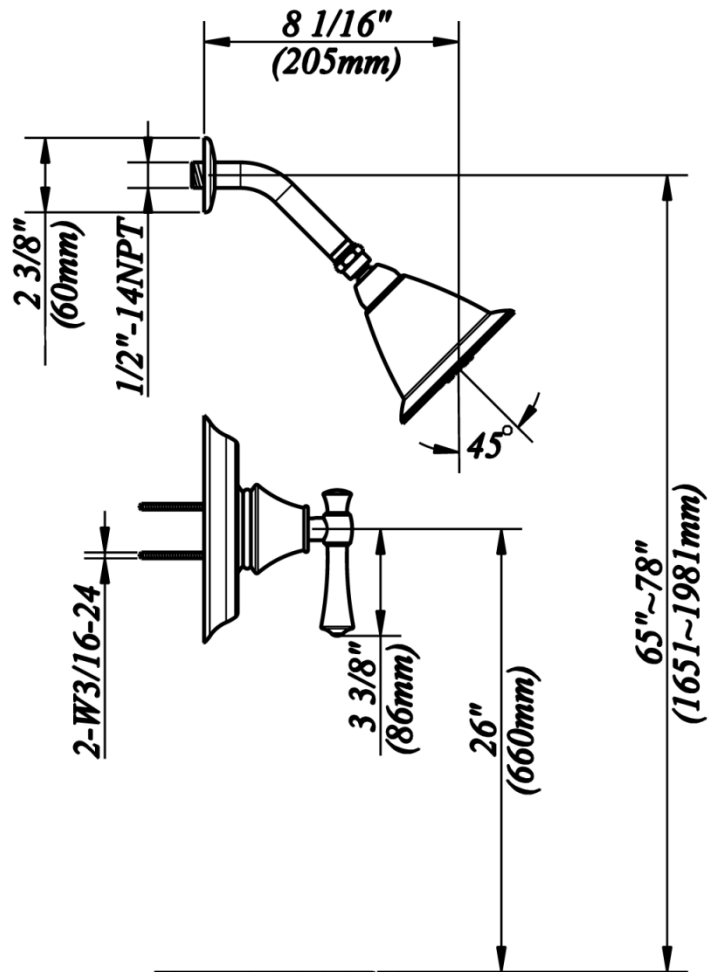

Tub & Shower Trim

Garniture pour baignoire et douche
Piezas exteriores para bañera y ducha

Product Specifications

LUXART®

Carmella® C411TOLF-CP C411TOLF-BN C411TOLF-ORB

Contact your sales representative for more information or visit our website at luxartcollection.com