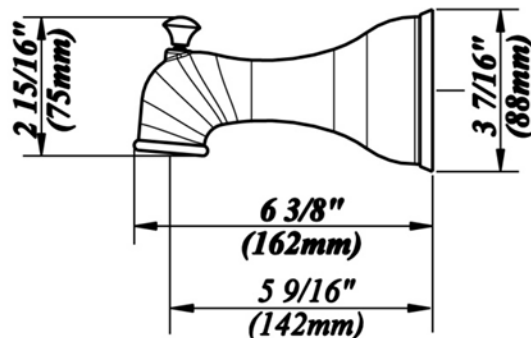

Tub & Shower Trim

Garniture pour baignoire et douche
Piezas exteriores para bañera y ducha

Product Specifications

LUXART®

Carmella® C411TOLF-CP C411TOLF-BN C411TOLF-ORB

Contact your sales representative for more information or visit our website at luxartcollection.com