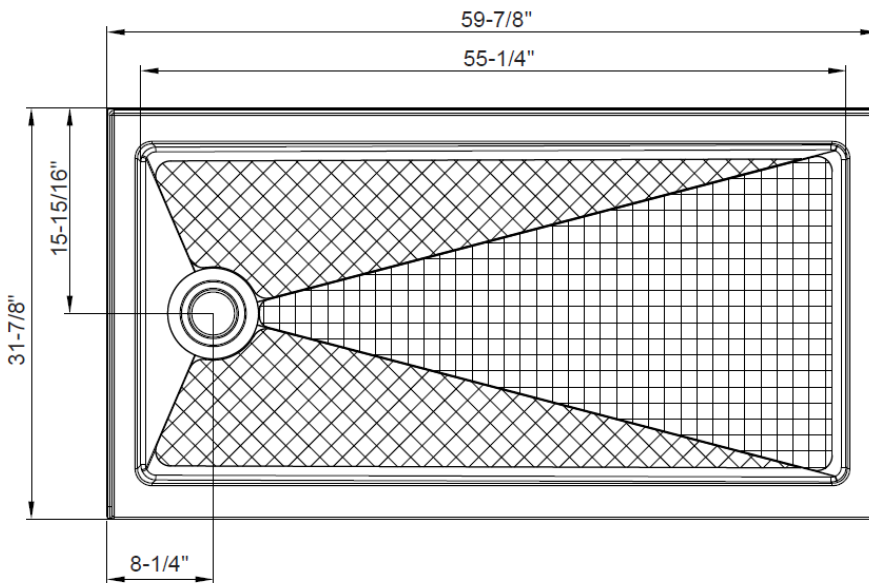

60" x 32" Rectangular Shower Base

Product Specifications

Features

- High gloss acrylic surface for a bright shine
- Easy to clean, scratch and stain resistant
- Reinforced, easy-to-step over threshold
- Spacious slip resistant area for showering
- Easy to install for both new construction and remodel projects
- Screw flange direct to stud, no T-brace or clips required
- Covered with protective film to maintain finish during installation
- 5-Year Consumer, 2-Year Commercial Limited Warranty
- Meets ANSI and CSA Standards

Overall Size: 59-7/8" x 31-7/8" x 2-5/8"

Drain Placement: Left

Material: High Gloss Acrylic

LXSB6032L-W

All dimensions listed are nominal. Luxart® reserves the right to make product and material changes at any time without notice.