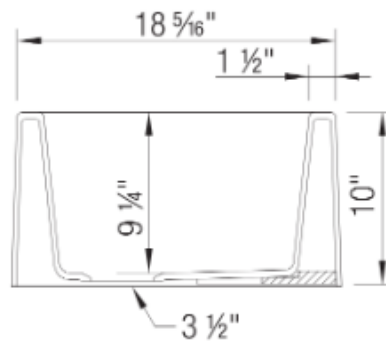

SILGRANIT® Single Bowl Apron Front

L U X A R T.

Product Specifications

Contact your sales representative for more information or visit our website at luxartcollection.com