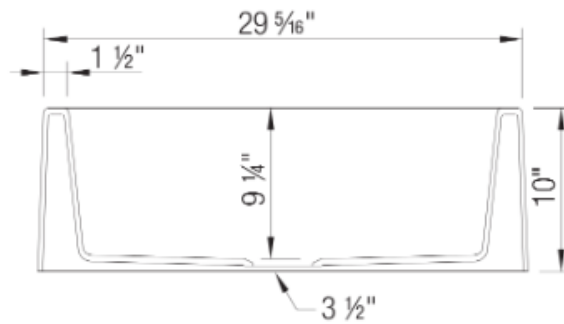

SILGRANIT® Single Bowl Apron Front

L U X A R T.

Product Specifications

Contact your sales representative for more information or visit our website at luxartcollection.com