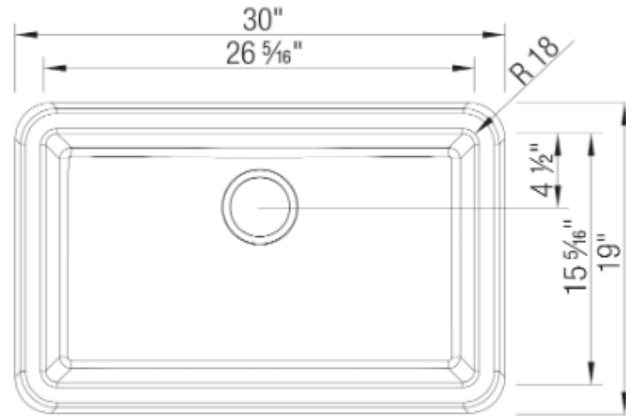

SILGRANIT® Single Bowl Apron Front

L U X A R T.

Product Specifications

Contact your sales representative for more information or visit our website at luxartcollection.com