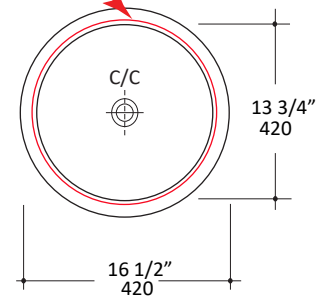

Specifications:

Installation:	Drop-in or self-rimming
Interior Dimensions:	Ø 13 3/4" x 5 1/2"h
Exterior Dimensions:	Ø 16 1/2" x 7 1/2"h
Material:	Porcelain
Overflow:	Yes
Finishes:	001 - White
Faucet Holes:	N/A
Cut-out Size:	Ø 14" (template available upon request)
Drain Hole Size:	Ø 1 3/4"

CUT OUT

Ø 14"
368

Recommended Items:

- European drain with overflow
 - 7100-12
 - 7100-13OF
 - 7100-16OF