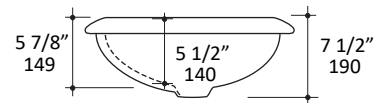

Codes + Standards:

- Meets and exceeds applicable national codes and standards

ADA

compliant when installed to specific requirements of this regulation

CUT OUT

Ø 14"
368