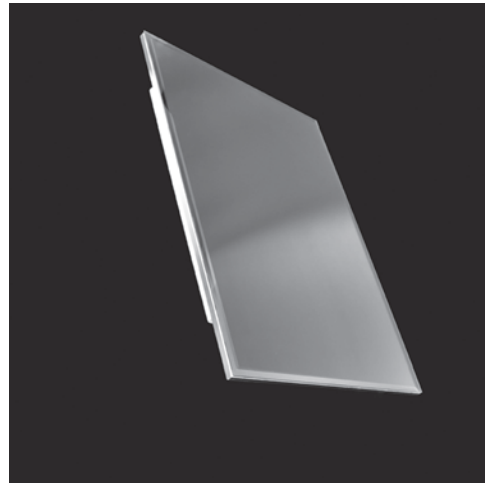

## Aquaquattro Mirror Item #M023

### Features:

- Wall-mount beveled mirror with polished chrome side edges
- Mounting brackets included
- Two concealed accent LED lights on each side behind mirror
- The lights are a plug-in, but they can also be hardwired - see manufacturer's details for further information
- Customizable (please request a quote)
- Handmade in USA