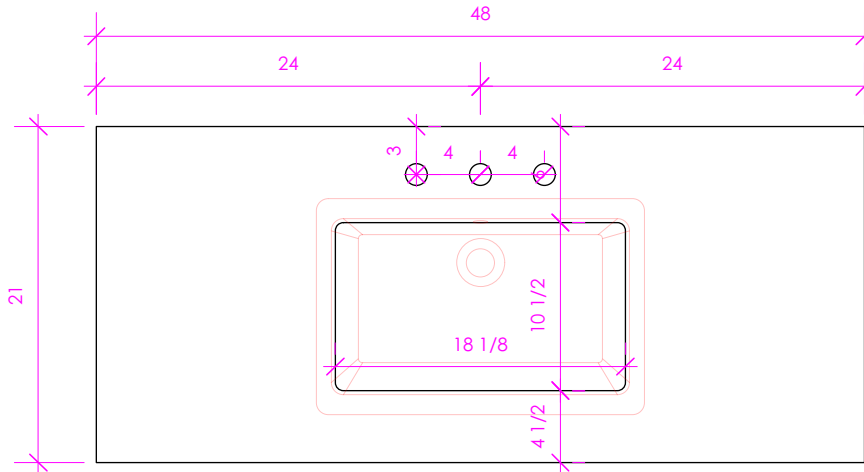

### FEATURES:

- EASED EDGES
- USED WITH **5062UN** SINK (SOLD SEPARATELY)
- PROUDLY HANDMADE IN THE USA