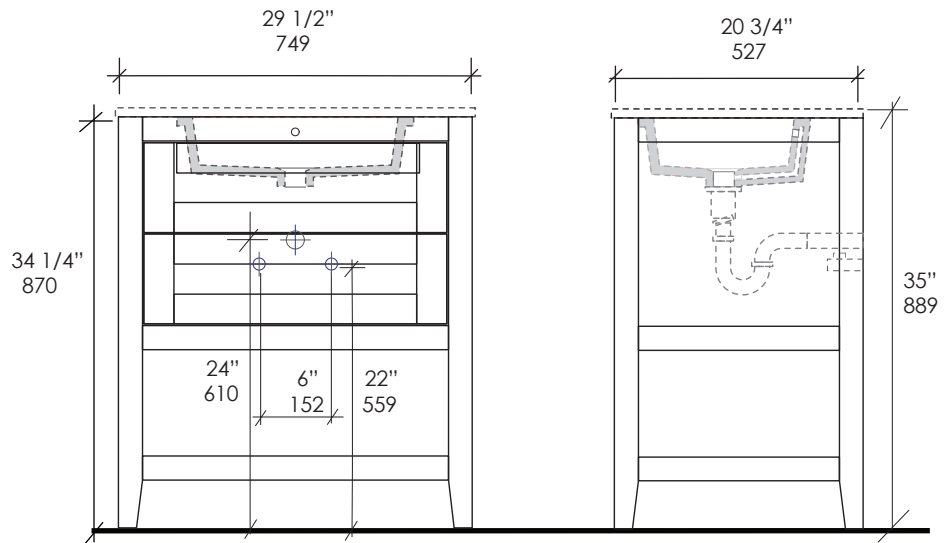

Stile Vanity Item #H282B

Features:

- Free standing wooden vanity
- Two drawers and slotted shelf in wood
- Polished Chrome knobs included
- Washbasin#5452UN and countertop H282T sold separately
- Handmade in USA
- Manufactured with low VOC finishes and wood from renewable forests

Recommended Accesories:

- Item #5452UN: Under-counter porcelain lavatory with overflow
- Recommended oversized European drain (i.e. item #7100-16OF or 7100-12)
- Available in White (-001) only
- Item #H282T: Countertop for vanity H282, H282B, H292, and H292B
- Available in Natural Stone, Quartz, and Solid Surface
- With a cut-out for lavatory 5452UN

Product Specifications:

Notes:

Drawings provided herein are meant to give the user an idea of the product and are not made to scale. The size in inches is rounded up to the nearest 1/16". Slight variances can often occur with porcelain and woodwork. Therefore, LACAVA will not be held responsible for any cutouts, countertops, or furniture made without the actual product or template from LACAVA. Differences in color, grain, appearance and texture are inherent in all natural woodwork, and should be expected. Variances in these qualities are not deemed manufacturing defects, and will not be accepted as valid reasons to return or exchange any LACAVA woodwork. Plumbing specifications are only a guideline and may need to be altered based on the application.