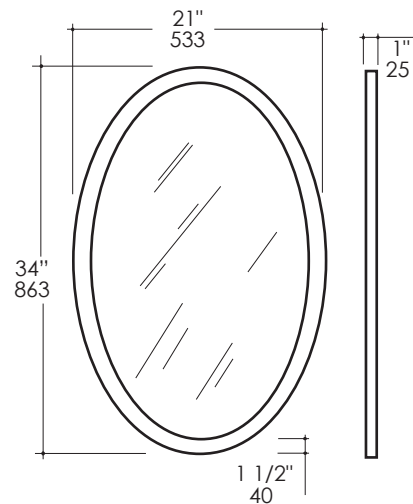

### Features:

- Wall-mounted mirror in wood frame
- Mounting brackets included
- Customizable (please request a quote)
- It can be installed vertically or horizontally
- Handmade in USA
- Manufactured with low VOC finishes and wood from renewable forests

#### Notes:

Drawings provided herein are meant to give the user an idea of the product and are not made to scale. The size in inches is rounded up to the nearest 1/16". Slight variances can often occur with porcelain and woodwork. Therefore, LACAVA will not be held responsible for any cutouts, countertops, or furniture made without the actual product or template from LACAVA. Differences in color, grain, appearance and texture are inherent in all natural woodwork, and should be expected. Variances in these qualities are not deemed manufacturing defects, and will not be accepted as valid reasons to return or exchange any LACAVA woodwork. Plumbing specifications are only a guideline and may need to be altered based on the application.