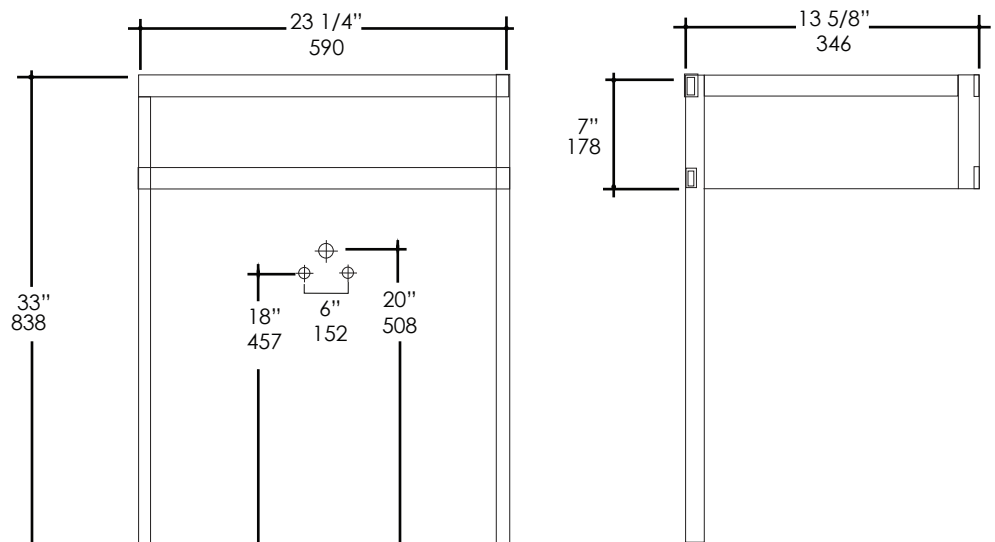

DIMINI Console Item # 5272L

Features:

- Floor-standing console stand with a towel bar
- Metal construction
- Must be secured to wall
- Washbasin #5272 sold separately
- Handmade in USA

Recommended Accesories:

- Item #5272: Wall-mount, vanity top or self-rimming porcelain lavatory with an overflow
- Available in white (001) only
- Faucet hole options:
 - 00 no faucet holes
 - 01 one faucet hole on the right side
- Oversize European drain is recommended (i.e. item#7100-16OF, 7100-12)

Product Specifications:

Finish Options:

- 10 - polished stainless steel
- 21 - brushed stainless steel
- 44 - matte black
- 51 - brushed brass

Notes:
 Drawings provided herein are meant to give the user an idea of the product and are not made to scale. The size in inches is rounded up to the nearest 1/16". Slight variances can often occur with porcelain and woodwork. Therefore, LACAVA will not be held responsible for any cutouts, countertops, or furniture made without the actual product or template from LACAVA. Differences in color, grain, appearance and texture are inherent in all natural woodwork, and should be expected. Variances in these qualities are not deemed manufacturing defects, and will not be accepted as valid reasons to return or exchange any LACAVA woodwork. Plumbing specifications are only a guideline and may need to be altered based on the application.
 Product specifications are not binding to the manufacturer and can be changed without notice at any time. Please refer to your shipment for product final sizes.