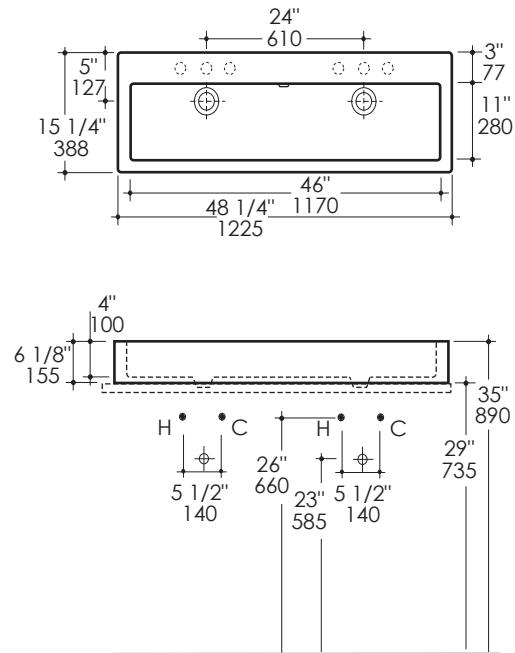

### Features:

- Solid surface lavatory with overflow
- Vessel installation
- Faucet hole diameter is 1 3/8"
- European-size drain recommended(i.e. item #7100-16OF or 7100-12)
- Most standard American drains can also be used
- Material is heat, stain, scratch, chemical, and impact resistant
- Current cut-out template can be requested
- Can be installed to meet ADA compliance
- Meets and exceeds the following standards/codes:
  - ANSI Z124.3-2005
  - CMR 248 (Mass. Code of Approval)
- Weight: 30 lbs.

### Faucet Hole Options:

- 00 - None
- 01 - One centered over each drain
- 02 - Two - center and right over each drain
- 03 - Three in 8" spread centered over each drain

#### Notes:

Drawings provided herein are meant to give the user an idea of the product and are not made to scale. The size in inches is rounded up to the nearest 1/16". Slight variances can often occur with porcelain and woodwork. Therefore, LACAVA will not be held responsible for any cutouts, countertops, or furniture made without the actual product or template from LACAVA.