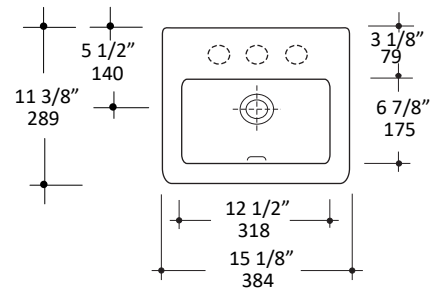

Features:

- Porcelain sink with overflow
- Most standard American drains can also be used
- Unfinished back wall
- Wall-mounting bolts are included
- It must be installed against a wall on the back