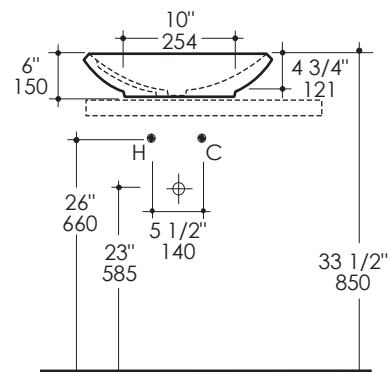

Quadro Lavatory Item #5069

Features:

- Porcelain lavatory with overflow
- Vessel installation
- Requires oversized European drain (i.e. item #7100-16OF)
- Current cut-out template can be requested
- Can be installed to meet ADA compliance
- Meets and exceeds the following standards /codes:
 - ASME A112.19.2-2008/CSAB45.1-2008

Finish Options:

001 - White

Faucet Hole Options:

-None

Product Specifications:

IMPORTANT:

We use very fine clay to produce select porcelain lavatories. The many benefits of fine clay include low porosity, high brilliance of glaze, as well as high durability of the material and finish. However, fine clay is subject to relatively high level of shrinkage 12-15% during firing process at extremely high temperatures reaching over 2200°F / 1200°C. This process results in unavoidable low levels of deviation from the originally intended perfect shape. Each lavatory is therefore slightly unique and closely inspected for proper fit with the accompanying vanity. LACAVA strives to ensure long-lasting beauty and performance of our sanitary ware for complete customer satisfaction.

Notes:

Drawings provided herein are meant to give the user an idea of the product and are not made to scale. The size in inches is rounded up to the nearest 1/16". Slight variances can often occur with porcelain and woodwork. Therefore, LACAVA will not be held responsible for any cutouts, countertops, or furniture made without the actual product or template from LACAVA. Differences in color, grain, appearance and texture are inherent in all natural woodwork, and should be expected. Variances in these qualities are not deemed manufacturing defects, and will not be accepted as valid reasons to return or exchange any LACAVA woodwork. Plumbing specifications are only a guideline and may need to be altered based on the application.