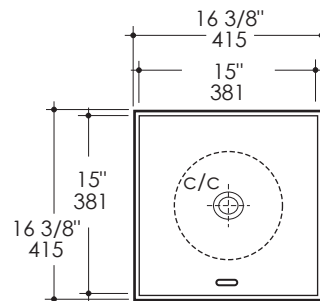

Quadro Lavatory Item #5069

Features:

- Porcelain lavatory with overflow
- Vessel installation
- Requires oversized European drain (i.e. item #7100-16OF)
- Current cut-out template can be requested
- Can be installed to meet ADA compliance
- Meets and exceeds the following standards /codes:
 - ASME A112.19.2-2008/CSAB45.1-2008

Finish Options:

001 - White

Faucet Hole Options:

-None

Product Specifications:

IMPORTANT:

We use very fine clay to produce select porcelain lavatories. The many benefits of fine clay include low porosity, high brilliance of glaze, as well as high durability of the material and finish. However, fine clay is subject to relatively high level of shrinkage 12-15% during firing process at extremely high temperatures reaching over 2200°F / 1200°C. This process results in unavoidable low levels of deviation from the originally intended perfect shape. Each lavatory is therefore slightly unique and closely inspected for proper fit with the accompanying vanity. LACAVA strives to ensure long-lasting beauty and performance of our sanitary ware for complete customer satisfaction.

Notes:

Drawings provided herein are meant to give the user an idea of the product and are not made to scale. The size in inches is rounded up to the nearest 1/16". Slight variances can often occur with porcelain and woodwork. Therefore, LACAVA will not be held responsible for any cutouts, countertops, or furniture made without the actual product or template from LACAVA. Differences in color, grain, appearance and texture are inherent in all natural woodwork, and should be expected. Variances in these qualities are not deemed manufacturing defects, and will not be accepted as valid reasons to return or exchange any LACAVA woodwork. Plumbing specifications are only a guideline and may need to be altered based on the application.