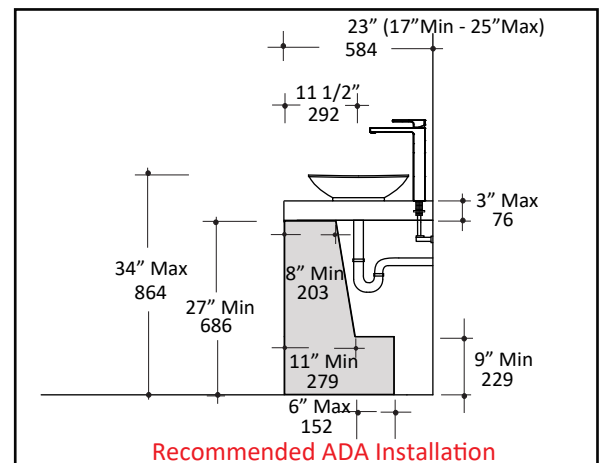

Specifications:

Installation:	Vessel
Exterior Dimensions:	23 1/4" w x 15 1/2" d x 4" h
Material:	Porcelain
Weight:	18 lbs
Overflow:	No
Finishes:	001 - White
Faucet Holes:	00 - no hole
Faucet Hole Size:	N/A
Drain Hole Size:	Ø 1 3/4"
Cut-out Size:	Ø 6" (template available upon request)

Features:

- Porcelain sink without overflow
- Most standard American drains can also be used
- Unfinished bottom
- Above-counter or vessel installation

Codes + Standards:

- Meets and exceeds applicable national codes and standards

Recommended Items:

- European drain without overflow
 - 7100-13

LACAVA reserves the right to revise any dimension or information on this sheet without notice. Dimensions are nominal and may vary within an industry accepted tolerance of 1/4".
Drawings provided herein are meant to give the user an idea of the product and are not made to scale.
Revised: 8/12/2019