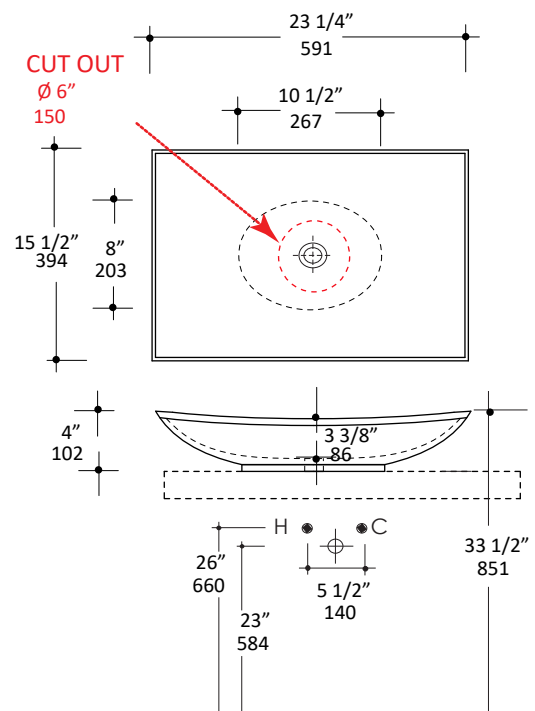

Specifications:

Installation:	Vessel
Exterior Dimensions:	23 1/4" w x 15 1/2" d x 4" h
Material:	Porcelain
Weight:	18 lbs
Overflow:	No
Finishes:	001 - White
Faucet Holes:	00 - no hole
Faucet Hole Size:	N/A
Drain Hole Size:	Ø 1 3/4"
Cut-out Size:	Ø 6" (template available upon request)

Recommended Items:

- European drain without overflow
 - 7100-13

LACAVA reserves the right to revise any dimension or information on this sheet without notice. Dimensions are nominal and may vary within an industry accepted tolerance of 1/4".
Drawings provided herein are meant to give the user an idea of the product and are not made to scale.
Revised: 8/12/2019