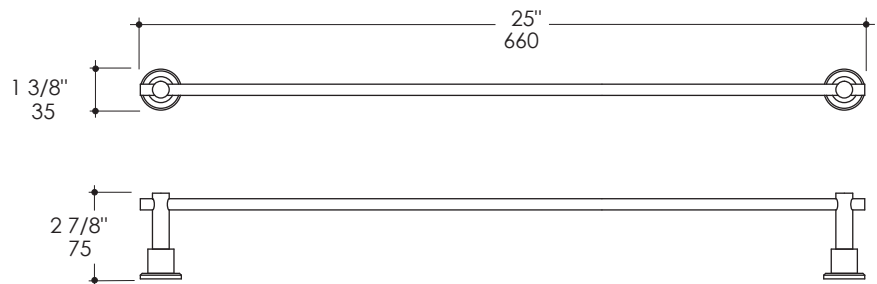

Minimal Towel Bar Item #3902L

Features:

- Wall-mount towel bar
- Stainless steel construction
- Includes mounting hardware

Finish Options:

- 10 - Polished Stainless Steel
- 21 - Brushed Stainless Steel
- 44 - Matte Black

Product Specifications:

Notes:

Drawings provided herein are meant to give the user an idea of the product and are not made to scale. The size in inches is rounded up to the nearest 1/16".

LACAVA is committed to the highest level of customer service. Please feel free to contact us at 1-888-522-2823 (toll free) or by email at info@lacava.com for technical assistance or any general inquiries.