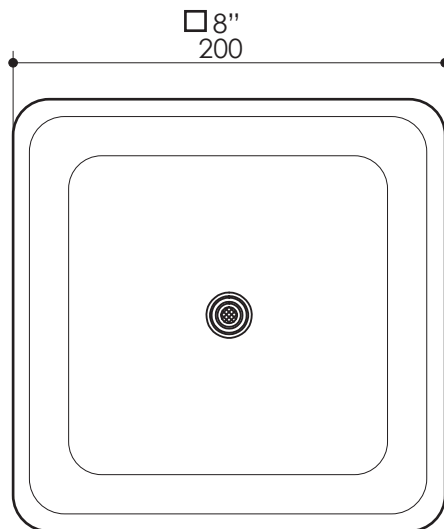

Notes:

Drawings provided herein are meant to give the user an idea of the product and are not made to scale. The size in inches is rounded up to the nearest 1/16".
Plumbing specifications are only a guideline and may need to be altered based on the application.
Product specifications are not binding to the manufacturer and can be changed without notice at any time. Please refer to your shipment for product final sizes.

LACAVA is committed to the highest level of customer service. Please feel free to contact us at 1-888-522-2823 (toll free) or by email at info@lacava.com for technical assistance or any general inquiries.

Rev. 05-19-2017