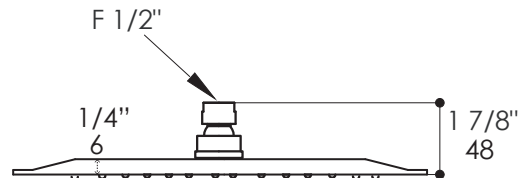

### Features:

- Tilting square rain shower head
- Stainless steel construction with 85 rubber nozzles
- Ceiling-mount or wall-mount installation
- Arm and flange sold separately
- Flow regulator 1.5 GPM included
- Max water flow rate 2.5 GPM at recommended 43.5 PSI

### Notes:

Drawings provided herein are meant to give the user an idea of the product and are not made to scale. The size in inches is rounded up to the nearest 1/16".  
Plumbing specifications are only a guideline and may need to be altered based on the application.  
Product specifications are not binding to the manufacturer and can be changed without notice at any time. Please refer to your shipment for product final sizes.