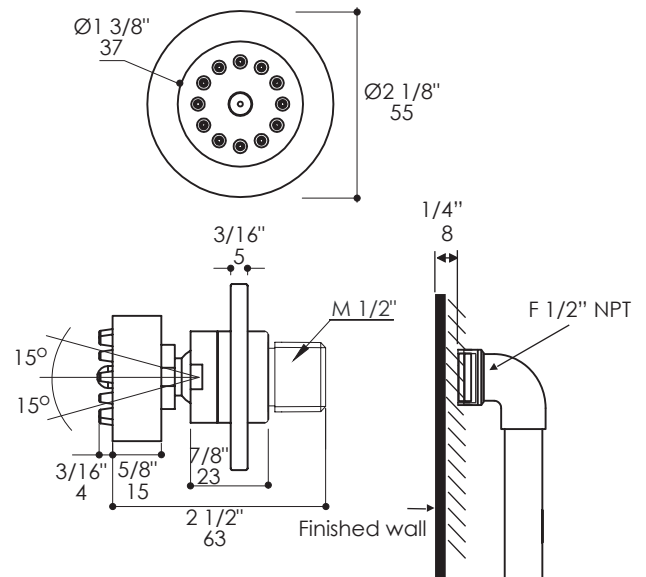

### Features:

- Wall-mount tilting round body spray with escutcheon
- Fixed jet
- Brass construction with rubber nozzles
- Recommended max. water pressure 43.5 PSI

### Notes:

Drawings provided herein are meant to give the user an idea of the product and are not made to scale. The size in inches is rounded up to the nearest  $\frac{1}{16}''$ .

LACAVA is committed to the highest level of customer service. Please feel free to contact us at 1-888-522-2823 (toll free) or by email at [info@lacava.com](mailto:info@lacava.com) for technical assistance or any general inquiries.