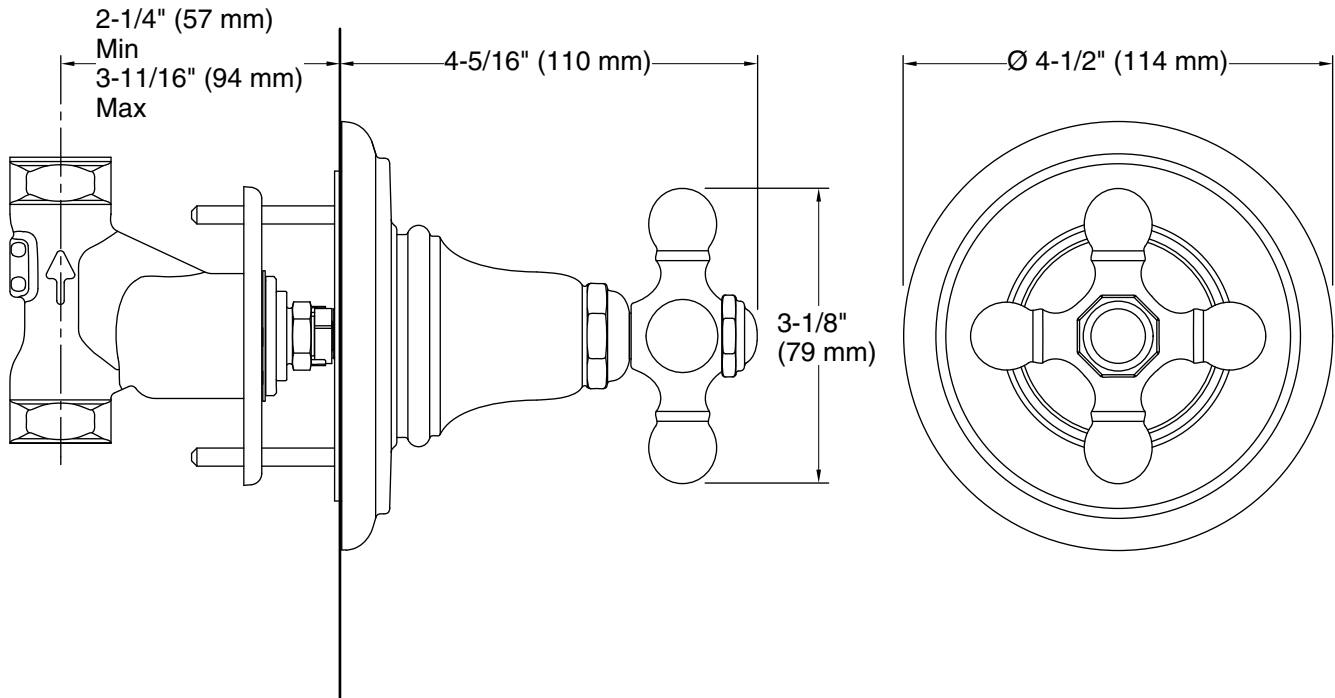

Technical Information

All product dimensions are nominal.

Notes

Install this product according to the installation instructions.

ADA compliant when installed to the specific requirements of these regulations.