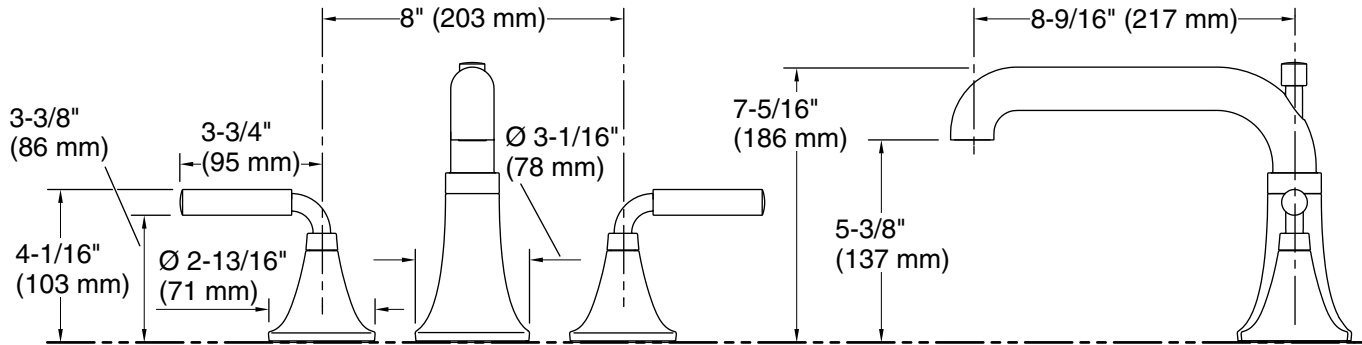

Technical Information

All product dimensions are nominal.

Drain included: No

Notes

Install this product according to the installation instructions.

ADA, OBC, CSA B651 compliant when installed to the specific requirements of these regulations.