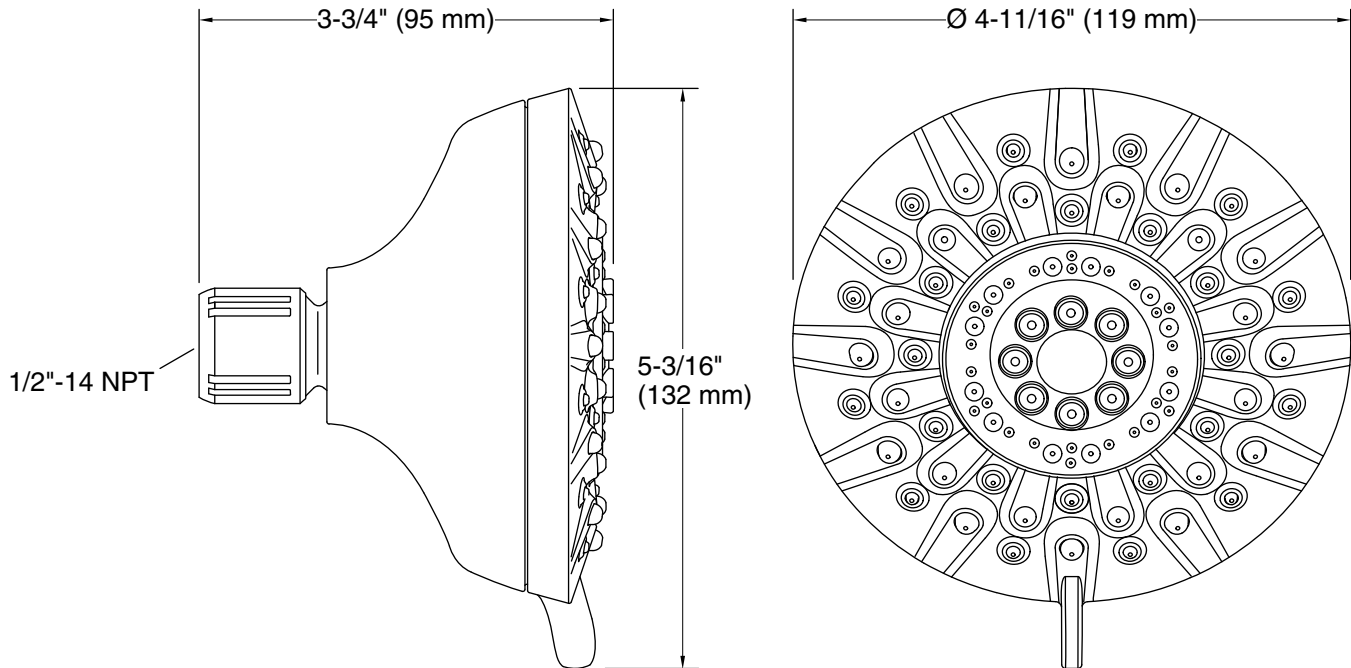

Technical Information

All product dimensions are nominal.

Drain included: No

Showerhead/Body Spray:

Rated maximum flow: 1.75 gal/min (6.6 l/min)

Pressure: 45 psi (3.1 bar)

Notes

For use with automatic compensating valves rated at 1.5 gal/min (5.7 l/min) or less.

Install this product according to the installation instructions.