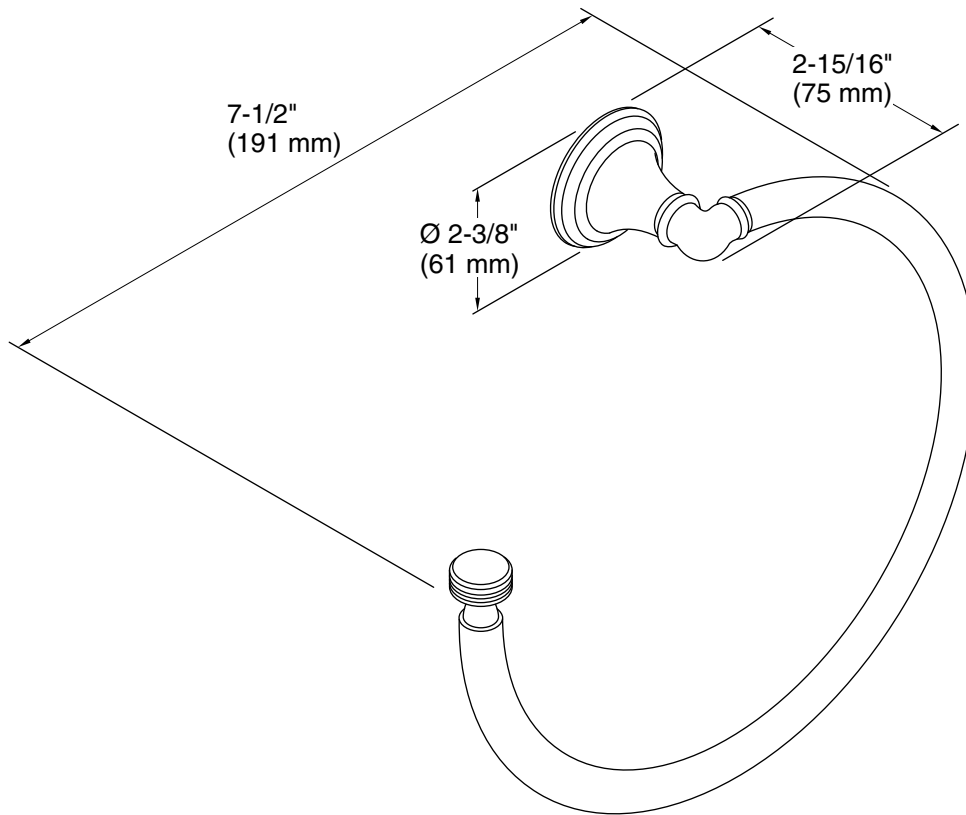

Technical Information

All product dimensions are nominal.

Installation Type: Wall-mount

Material: Metal

Notes

Install this product according to the installation guide.

CAUTION: Risk of personal injury. Do not install these products in any area where they are likely to be used inadvertently as a grab bar or support bar. These products are not designed or intended for use as a grab bar or support bar.