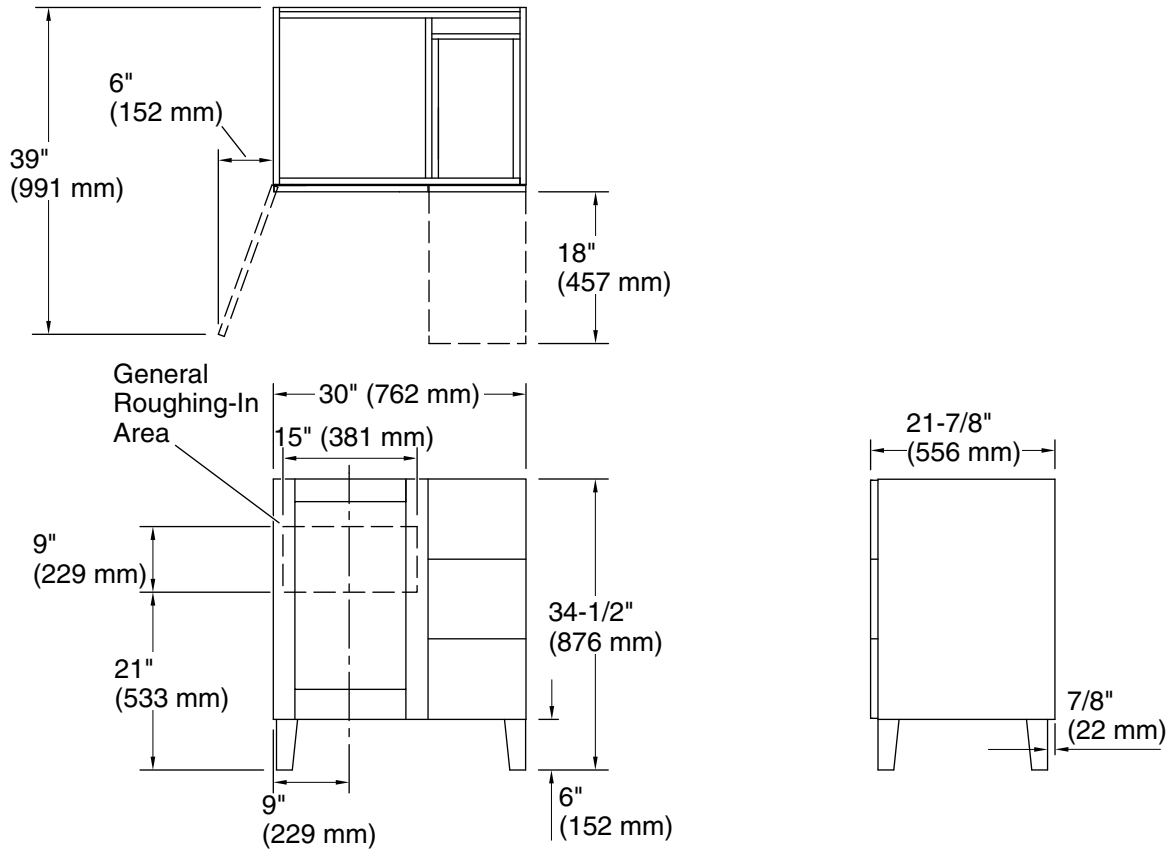

Features

- Set includes: Cabinet, precut Silestone® quartz vanity top, sink, cabinet legs, cabinet hardware, mounting hardware for sink
- Vanity top has single faucet hole with pilot holes for optional 8" (203 mm) widespread faucet configuration
- Three-way adjustable slow-close door hinges for easy cabinet access
- Full-extension 18" (457 mm) depth drawers with soft-close undermount slides for smooth opening
- Solid wood drawers with dovetail joint construction
- Vanity top is covered under the Silestone® 25-Year Limited Warranty
- Silestone® quartz provides exceptional durability and stain resistance, making it easy to maintain
- Caxton® Rectangle undermount sink has a streamlined design that is easy to clean
- Customize your storage with optional in-door and in-drawer accessories and medicine cabinet surrounds and side kits (sold separately)
- Optional vanity top side and backsplashes available (sold separately)

Technical Information

All product dimensions are nominal.