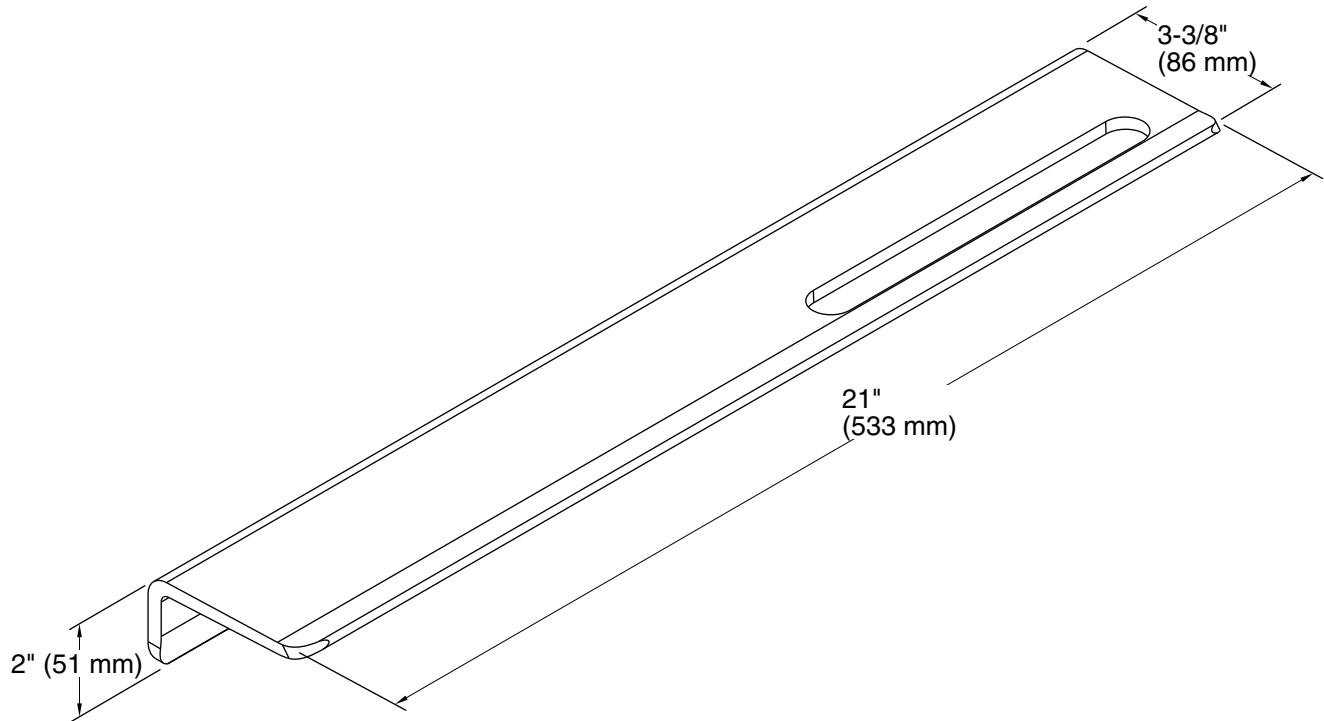

Technical Information

All product dimensions are nominal.

Material: Anodized Aluminum

Notes

Install this product according to the installation guide.

Requires 2x4 backing to be installed.