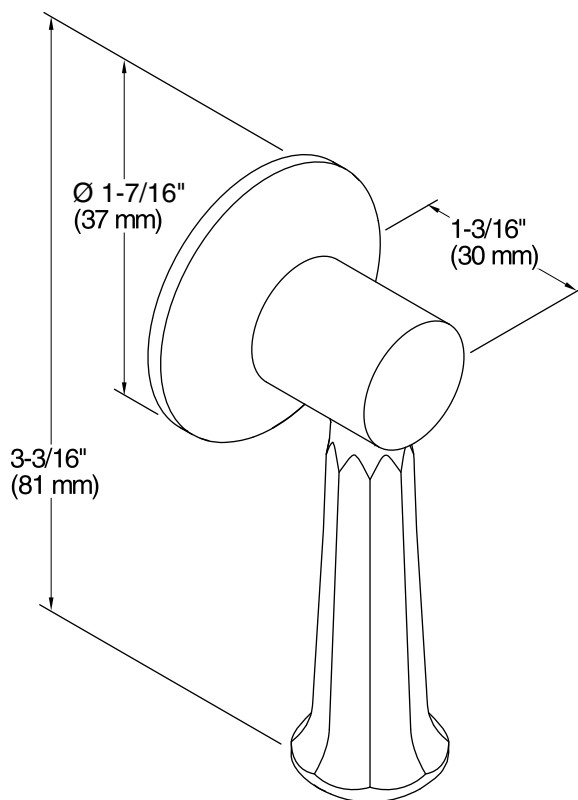

Features

- Mounts vertically.
- Premium metal construction for durability.
- KOHLER finishes resist corrosion and tarnish.
- For use with the K-3940 and K-3324 Kathryn one-piece toilets.
- Coordinates with other products in the Kathryn collection.

Technical Information

All product dimensions are nominal.

Material: Stainless Steel