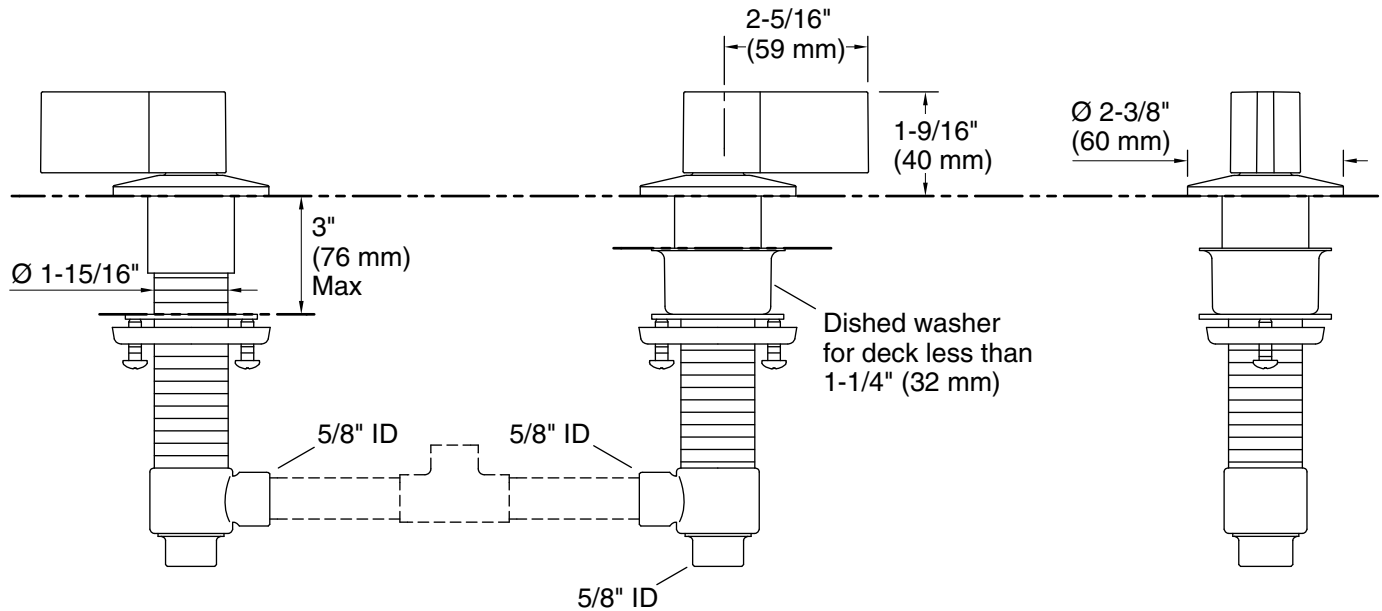

Technical Information

All product dimensions are nominal.

Drain included: No

Notes

Install this product according to the installation instructions.

ADA compliant for handles only.

ADA, OBC, CSA B651 compliant when installed to the specific requirements of these regulations.