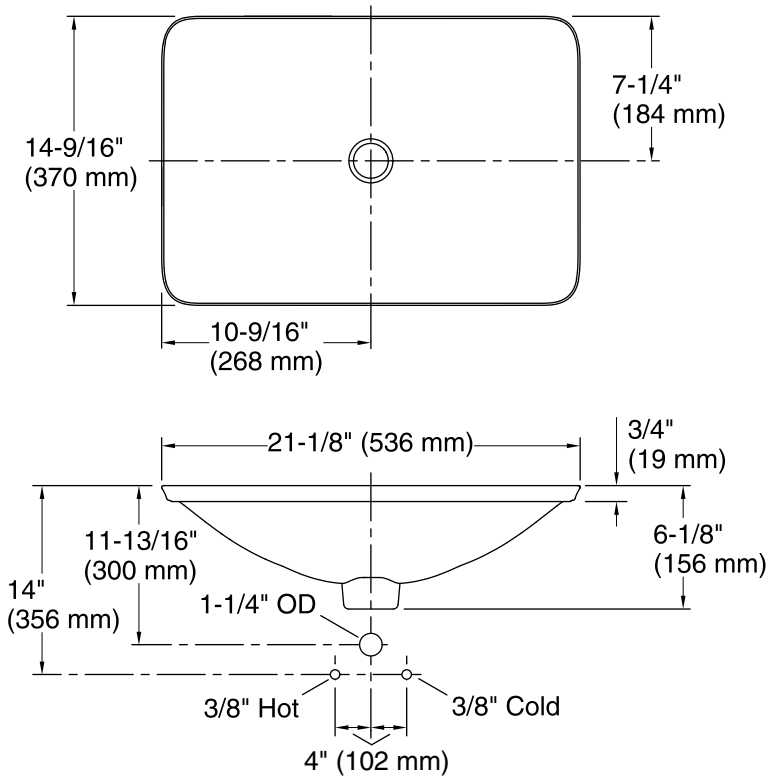

Sartorial™ Paisley Carillon® Rectangle

Bathroom Sink
K-75749-FP1

Features

- Decorated with a textural Paisley design on White background.
- Rectangular basin with subtle lift at edges.
- Wading pool design accommodates a wide variety of faucets.
- No faucet holes; requires wall- or counter-mount faucet.

| | | |
|--|---|-------|
|  | 0 | White |
|--|---|-------|

Sartorial™ Paisley Carillon® Rectangle

Bathroom Sink

K-75749-FP1

Standard Installation

Technical Information

All product dimensions are nominal.

Bowl configuration: Single

Installation: Drop-in, Vessel

Bowl area (Only): Length: 21-1/8" (536 mm)
 Width: 14-9/16" (370 mm)
 Bowl depth: 4-1/8" (105 mm)
 Water depth: 4-1/8" (105 mm)

Template: 1242828, required, included

Notes

Install this product according to the installation instructions.