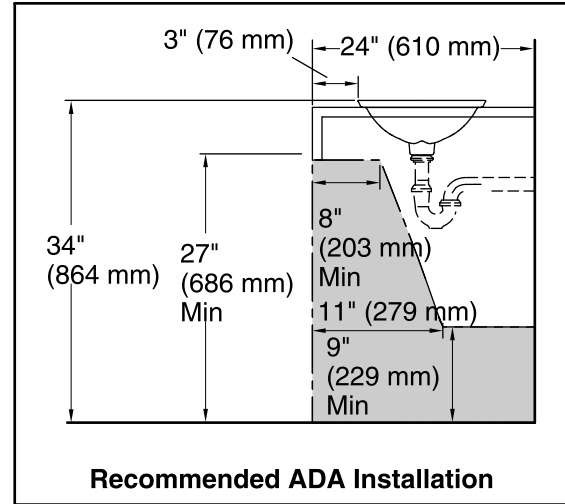

| | | |
|--|---|-------|
|  | 0 | White |
|--|---|-------|

Sartorial™ Paisley Carillon® Rectangle

Bathroom Sink

K-75749-FP1

Standard Installation

Technical Information

All product dimensions are nominal.

Bowl configuration: Single

Installation: Drop-in, Vessel

Bowl area (Only): Length: 21-1/8" (536 mm)
 Width: 14-9/16" (370 mm)
 Bowl depth: 4-1/8" (105 mm)
 Water depth: 4-1/8" (105 mm)

Template: 1242828, required, included

Notes

Install this product according to the installation instructions.