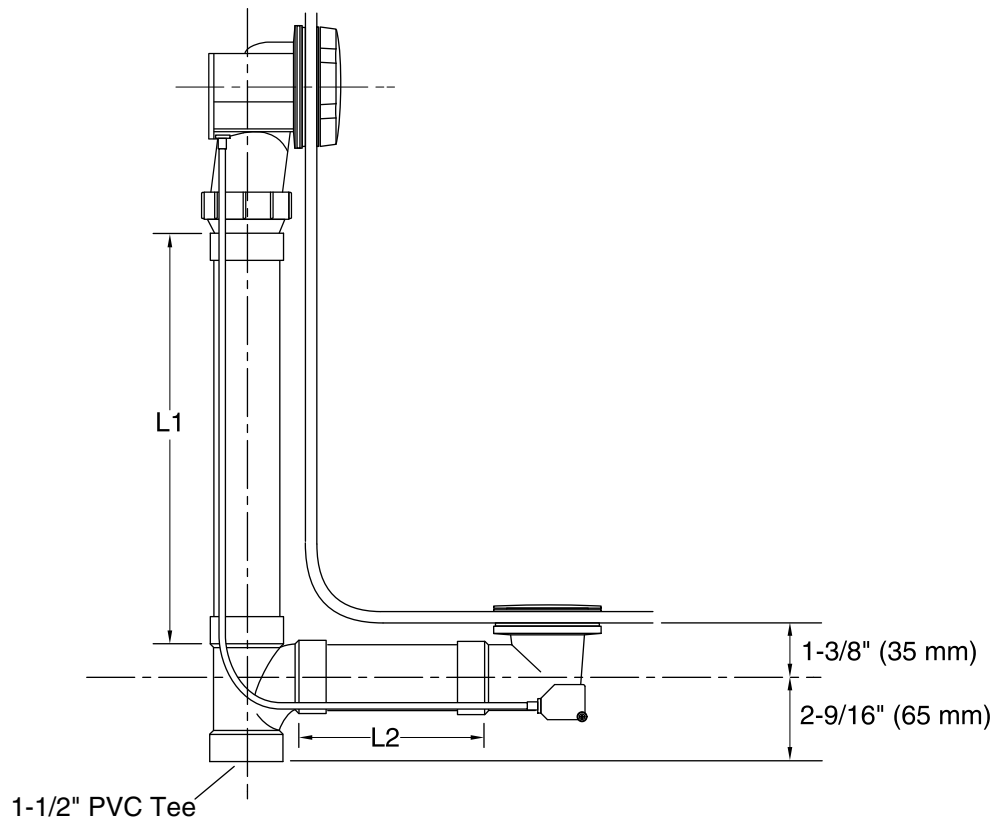

Features

- For baths 14" (356 mm) to 21" (533 mm) deep from the center of the bath overflow outlet to the center of the bath drain outlet.
- External 27" (686 mm) length cable.
- No internal linkages to minimize the potential for clogging.
- Includes schedule 40 PVC tubing.

Material

- Metal construction control handle and stopper.

Installation

- Adjustable rotating connection for easy installation.

Codes/Standards

ASME A112.18.2/CSA B125.2

KOHLER® One-Year Limited Warranty

See website for detailed warranty information.

Technical Information

All product dimensions are nominal.

Notes

Install this product according to the installation guide.

The combined length of the vertical (supplied) and horizontal (supplied) tubing after being cut for the bath installation must be equal to or less than 25" (635 mm).