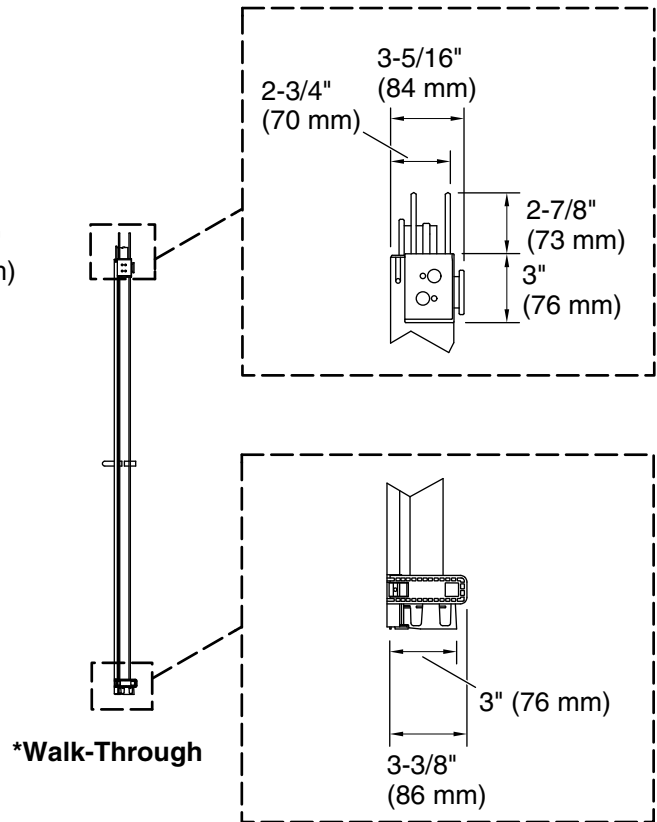

Material

- Frameless, 5/16" (8mm) thick Crystal Clear tempered glass.

Installation

- Sliding shower door.
- Not for use in hospitality.
- For residential use only.

Included Components

Product consists of:

706268-L

Technical Information

All product dimensions are nominal.

Installation type:	For shower base installation
Opening style:	Sliding/Bypass
Opening Width - Min:	56-5/8" (1438 mm)
Opening Width - Max:	59-5/8" (1514 mm)
Walk-through - Min:	24-9/16" (624 mm)
Walk-through - Max:	27-9/16" (700 mm)
Base-To-Wall Radius - Max:	1/2" (13 mm)
Glass thickness:	5/16" (8 mm)
Glass coating:	CleanCoat®

Notes

Install this product according to the installation guide.

The vertical opening should be a minimum of 84-1/2" (2146 mm) to allow for installation clearance.