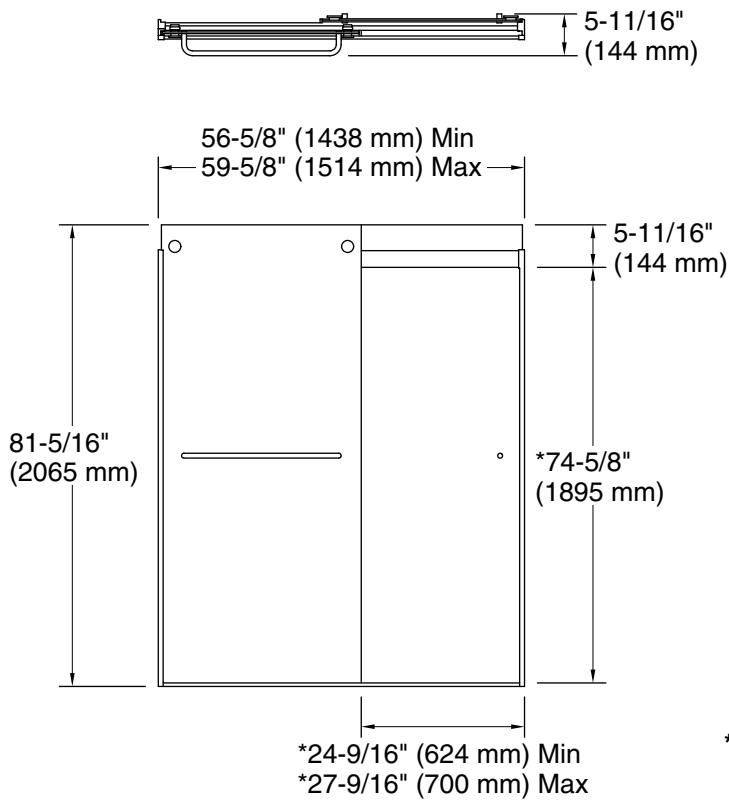

Material

- Frameless, 5/16" (8mm) thick Crystal Clear tempered glass.

Installation

- Sliding shower door.
- Not for use in hospitality.
- For residential use only.

Included Components

Product consists of:

706268-L

Technical Information

All product dimensions are nominal.

Installation type:	For shower base installation
Opening style:	Sliding/Bypass
Opening Width - Min:	56-5/8" (1438 mm)
Opening Width - Max:	59-5/8" (1514 mm)
Walk-through - Min:	24-9/16" (624 mm)
Walk-through - Max:	27-9/16" (700 mm)
Base-To-Wall Radius - Max:	1/2" (13 mm)
Glass thickness:	5/16" (8 mm)
Glass coating:	CleanCoat®

Notes

Install this product according to the installation guide.

The vertical opening should be a minimum of 84-1/2" (2146 mm) to allow for installation clearance.