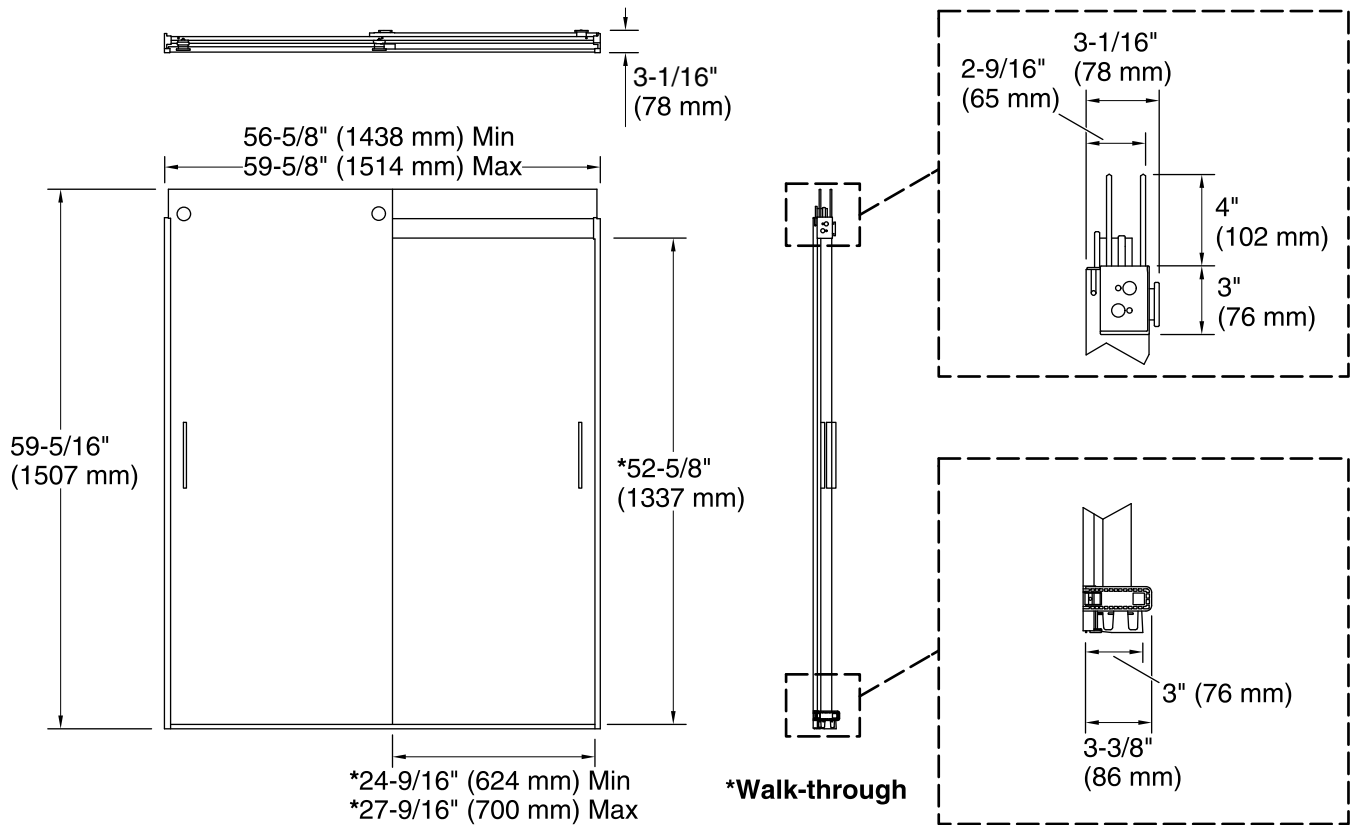

### Technical Information

All product dimensions are nominal.

Installation type:	For bath installation
Opening style:	Sliding/Bypass
Opening Width - Min:	56-5/8" (1438 mm)
Opening Width - Max:	59-5/8" (1514 mm)
Walk-through - Min:	24-9/16" (624 mm)
Walk-through - Max:	27-9/16" (700 mm)
Glass thickness:	1/4" (6 mm)
Glass coating:	CleanCoat®

### Notes

Install this product according to the installation guide.

If replacing a shower door, the narrow wall jamb design of this door may not cover the existing shower door holes.

The vertical opening should be a minimum of 62-1/4" (1581 mm) to allow for installation clearance.