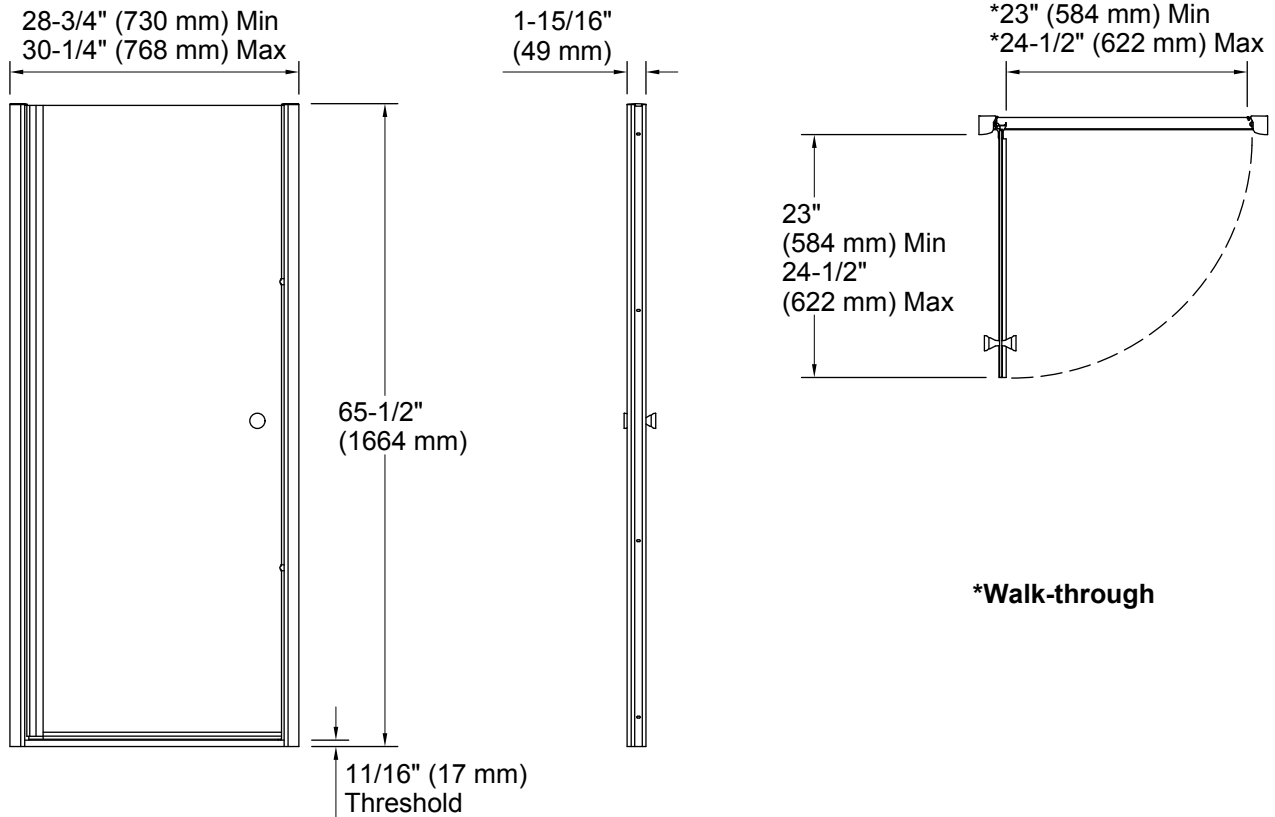

### Technical Information

All product dimensions are nominal.

Installation type:	For shower base installation
Opening style:	Pivot
Opening Width - Min:	28-3/4" (730 mm)
Opening Width - Max:	30-1/4" (768 mm)
Walk-through - Min:	23" (584 mm)
Walk-through - Max:	24-1/2" (622 mm)
Glass thickness:	1/4" (6 mm)
Glass coating:	CleanCoat®

### Notes

Install this product according to the installation guide.

The vertical opening should be a minimum of 66" (1676 mm) to allow for installation clearance.