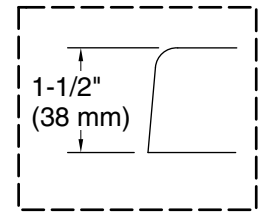

THE BOLD LOOK
OF **KOHLER**®

KOHLER®

Underscore® Oval 66" x 36" Heated BubbleMassage™ air bath with whirlpool K-5716-XHGH

No change in measurements if connected with drain illustrated. (K-7272)

Drop-in Rim Detail