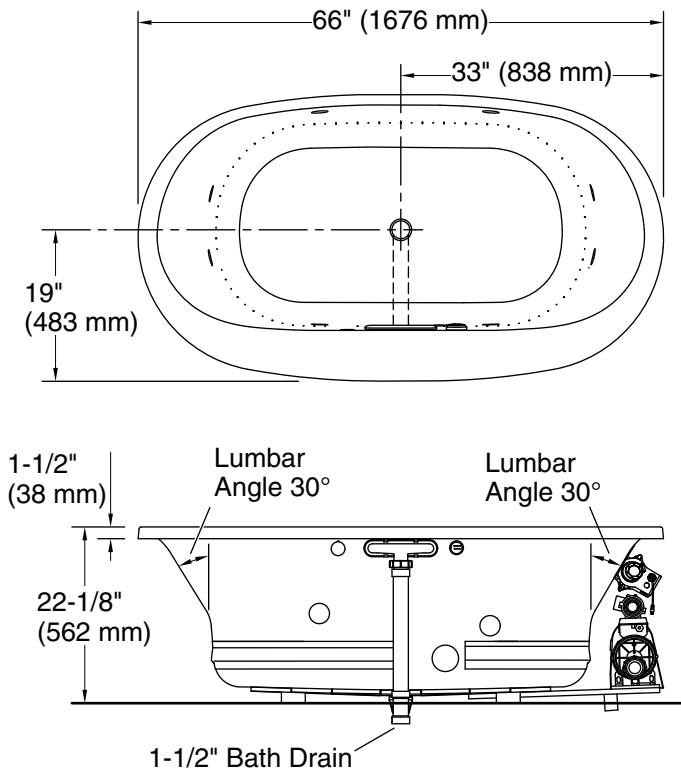

THE BOLD LOOK
OF **KOHLER**®

KOHLER®

Underscore® Oval 66" x 36" Heated BubbleMassage™ air bath with whirlpool K-5716-XHGH

No change in measurements if connected with drain illustrated. (K-7272)

Drop-in Rim Detail

Blower:	120 V, 15 A, 60 Hz
Air bath, Pump:	120 V, 15 A, 60 Hz
Heater:	120 V, 15 A, 60 Hz

Technical Information

All product dimensions are nominal.

Installation:	Drop-in, Undermount
Drain location:	Center
Basin area, bottom:	47" x 26-1/4" (1193 mm x 666 mm)
Basin area, top:	61-3/16" x 28-3/8" (1554 mm x 721 mm)
Weight:	165 lbs (74.8 kg)
Minimum floor load:	56.3 lbs/ft ² (274.9 kg/m ²)
Water depth:	17-9/16" (446 mm)
Water capacity:	85.5 gal (323.7 L)
Template:	Drop-in, 1268439-7, required, included
Electrical component rating:	Blower: 120 V, 10 A, 60 Hz Air bath: 120 V, 5 A, 60 Hz