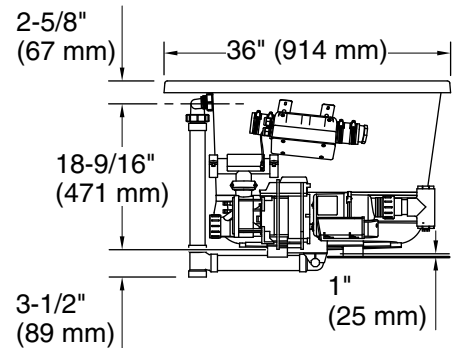

Required Electrical Service

Three dedicated circuits required, protected with Class A Ground-Fault Circuit-Interrupter (GFCI). Outside North America, this device may be known as a Residual Current Device (RCD).

Blower:	120 V, 15 A, 60 Hz
Air bath, Pump:	120 V, 15 A, 60 Hz
Heater:	120 V, 15 A, 60 Hz

Technical Information

All product dimensions are nominal.

Installation:	Drop-in, Undermount
Drain location:	Center
Basin area, bottom:	47" x 26-1/4" (1193 mm x 666 mm)
Basin area, top:	61-3/16" x 28-3/8" (1554 mm x 721 mm)
Weight:	165 lbs (74.8 kg)
Minimum floor load:	56.3 lbs/ft² (274.9 kg/m²)
Water depth:	17-9/16" (446 mm)
Water capacity:	85.5 gal (323.7 L)
Template:	Drop-in, 1268439-7, required, included
Electrical component rating:	Blower: 120 V, 10 A, 60 Hz Air bath: 120 V, 5 A, 60 Hz

Notes

Measure your actual product for rough-in details. Install this product according to the installation instructions.

The hot water supply should be 70% of the capacity of the bath or greater. Installations will vary.

1-800-4KOHLER (1-800-456-4537)

Kohler Co. reserves the right to make revisions without notice to product specifications.

For the most current Specification Sheet, go to www.kohler.com.

1-25-2020 05:48 - US/CA

THE BOLD LOOK
OF **KOHLER**®