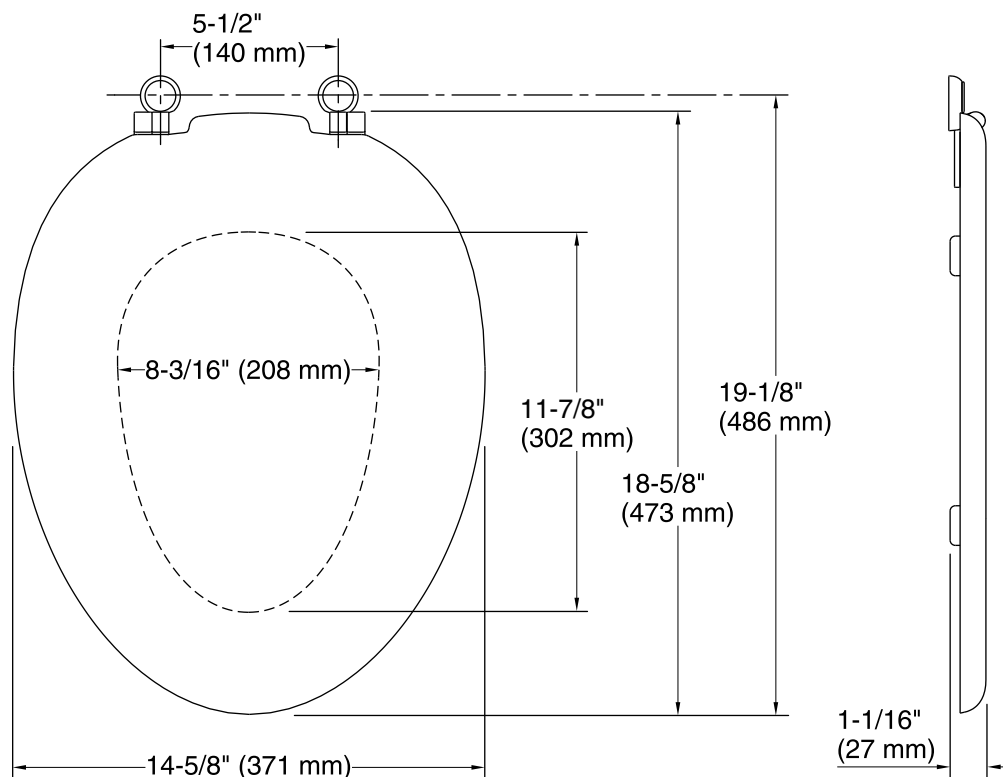

### Technical Information

All product dimensions are nominal.

Seat shape type: Elongated

Seat front type: Closed-front

Seat-mounting holes: 5-1/2" (140 mm)