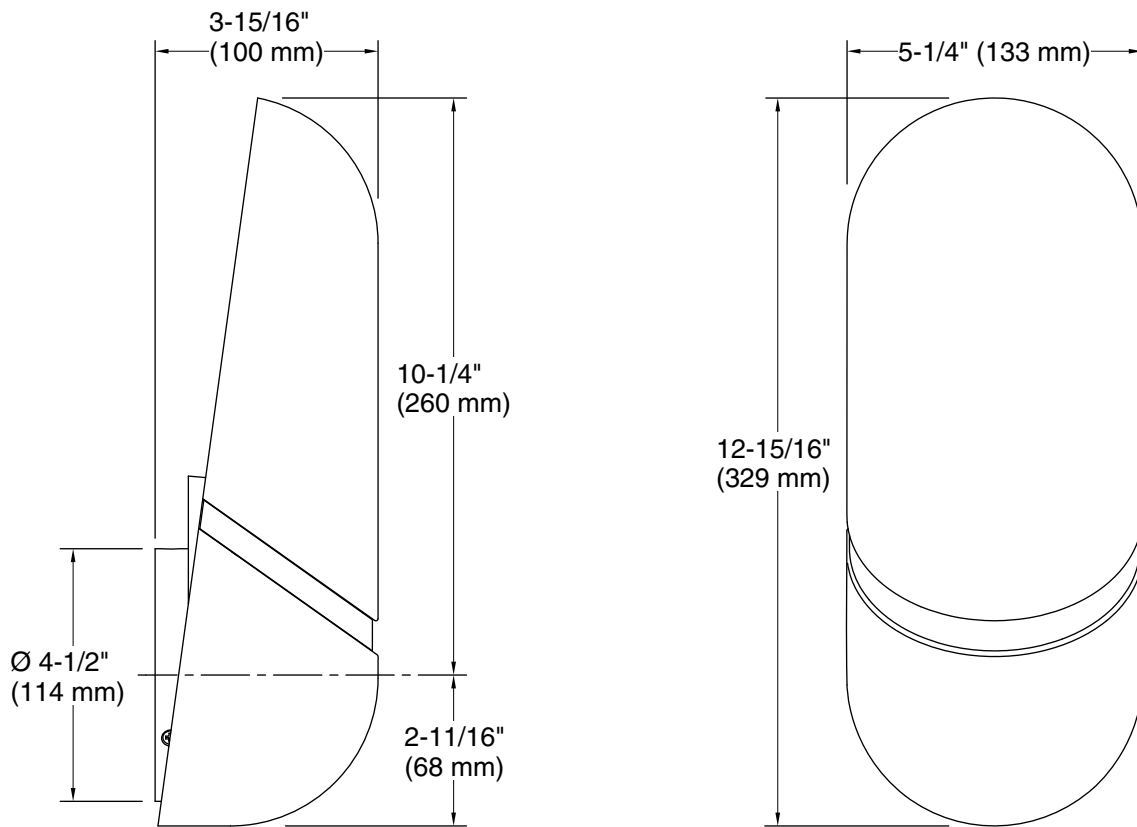

Required Electrical Service

One circuit required.

120 V, 60 Hz

Technical Information

All product dimensions are nominal.

Material: Brass, Steel, Ceramic

Number of Lights: 2

Lighting Type: Socket-based

Socket Type: E-12 Candelabra

Number of Shades: 1