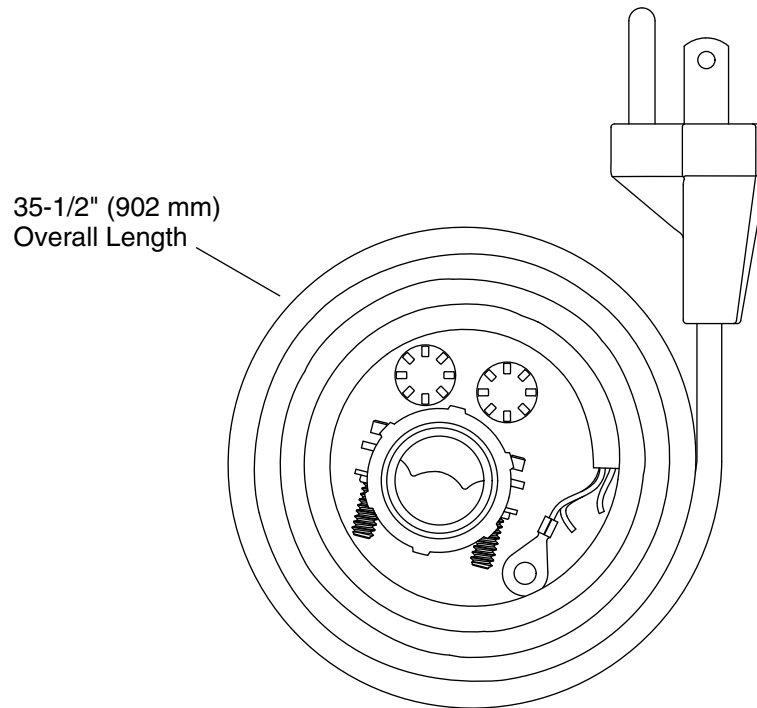

## Features

- Includes 3' (914 mm) power cord, cable connector, and wire nuts.
- For use with KOHLER Reckon™ 3/4 or 1 HP garbage disposal (sold separately).

## Technical Information

All product dimensions are nominal.

Material: Plastic