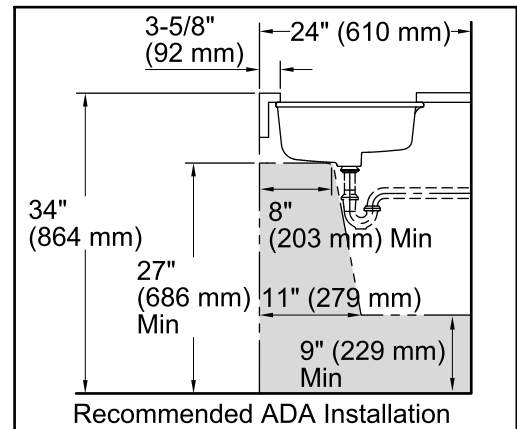

Verticyl® Round
 undermount bathroom sink
K-2883

Features

- Geometric circular basin with vertical sides.
- Overflow drain.
- 13-3/4" (349 mm) diameter.

Material

- Vitreous china.

Installation

- Undermount.
- No faucet holes; requires wall- or counter-mount faucet.

Recommended Products/Accessories

K-8998 P-Trap

Included Components

Additional Components:
 1193643 Basin clamps

ADA

Codes/Standards

ASME A112.19.2/CSA B45.1
 ADA
 ICC/ANSI A117.1

KOHLER® One-Year Limited Warranty

Technical Information

All product dimensions are nominal.

Bowl configuration:	Single
Installation:	Under-mount
Bowl area (Only):	Diameter: 13-3/4" (349 mm) Water depth: 3-1/8" (79 mm)
Drain hole:	1-3/4" (44 mm)
Template:	1109224-7, required, not included