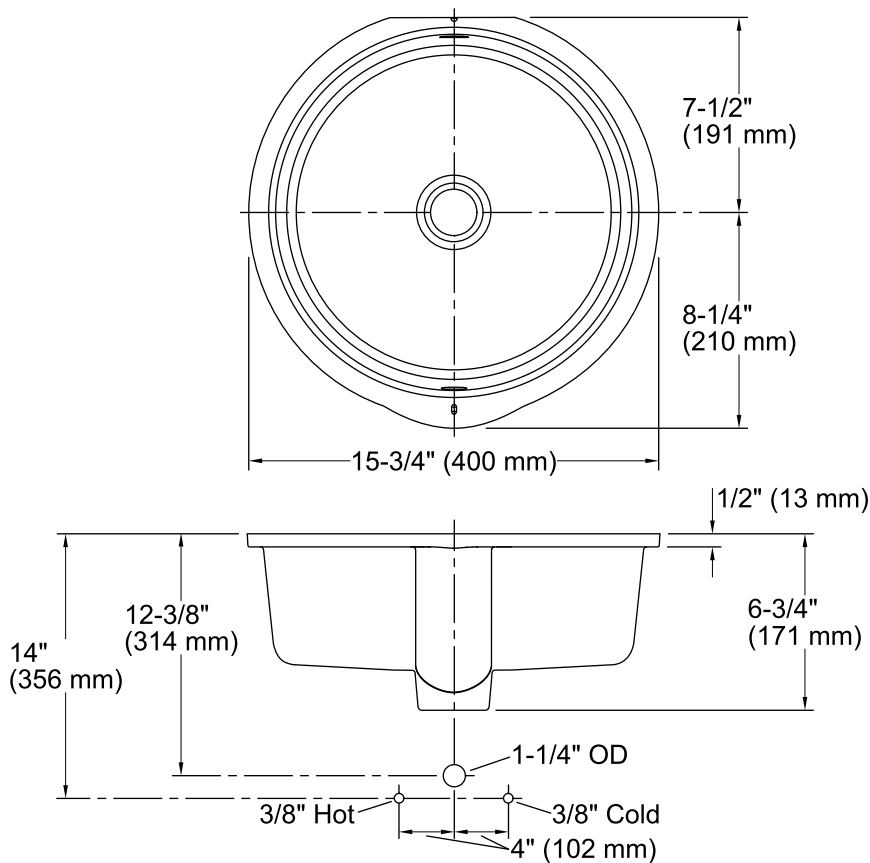

Verticyl® Round
 undermount bathroom sink
K-2883

Features

- Geometric circular basin with vertical sides.
- Overflow drain.
- 13-3/4" (349 mm) diameter.

Material

- Vitreous china.

Installation

- Undermount.
- No faucet holes; requires wall- or counter-mount faucet.

Recommended Products/Accessories

K-8998 P-Trap

Included Components

Additional Components:
 1193643 Basin clamps

ADA

Codes/Standards

ASME A112.19.2/CSA B45.1
 ADA
 ICC/ANSI A117.1

KOHLER® One-Year Limited Warranty

Technical Information

All product dimensions are nominal.

Bowl configuration:	Single
Installation:	Under-mount
Bowl area (Only):	Diameter: 13-3/4" (349 mm) Water depth: 3-1/8" (79 mm)
Drain hole:	1-3/4" (44 mm)
Template:	1109224-7, required, not included