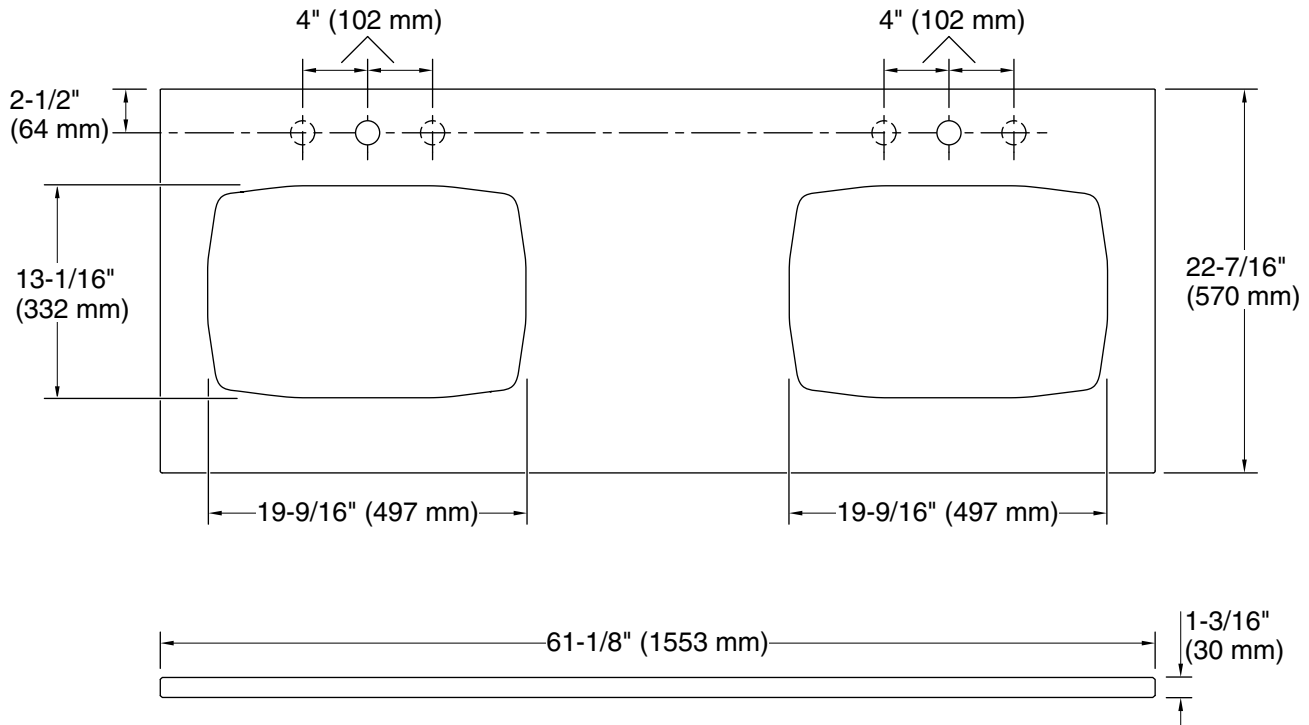

Silestone® quartz 61" top w/ Carillon Rectangle cutouts K-28260

Features

- Designed for use with compatible 60" (1524 mm) KOHLER® vanities (sold separately).
- Available in many classic and warm neutral tones to work seamlessly in any decor.
- Pairs beautifully with select KOHLER® and Artist Editions® sinks for a complete solution.
- ½" (12.7 mm) countertop overhang per side.
- Flat, square edges give a crisp, finished look.
- Optional side and backsplashes available (sold separately).
- This product is covered under the Silestone® 25-Year Limited Warranty.

Material

- Silestone® quartz.
- Silestone® quartz.

Installation

- Vanity top.
- Single faucet hole with pilot holes for optional 8" (203 mm) widespread faucet configuration.

Recommended Products/Accessories

Silestone® quartz 61" top w/ Carillon Rectangle cutouts
K-28260

Technical Information

All product dimensions are nominal.

Installation: Vanity top/ITB

Number of deck holes: 1

Notes

Install this product according to the installation instructions.