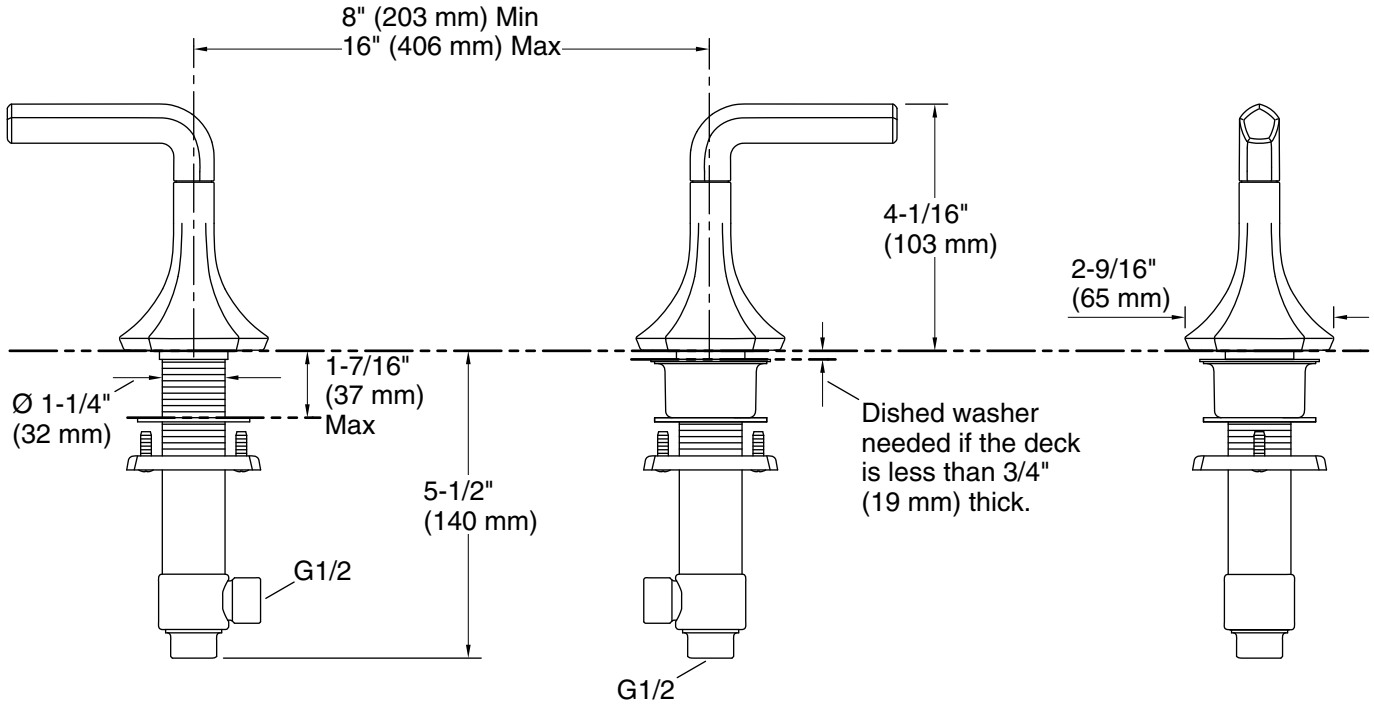

Technical Information

All product dimensions are nominal.

Drain included: No

Notes

ADA, OBC, CSA B651 compliant when installed to the specific requirements of these regulations.