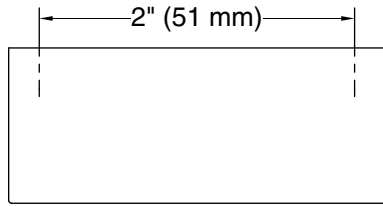

Technical Information

All product dimensions are nominal.

Installation Type: Cabinet mount

Material: Zinc

Notes

Install this product according to the installation instructions.