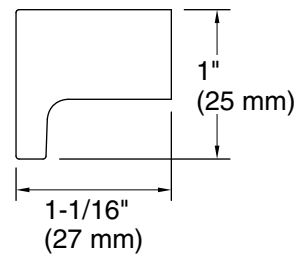

Technical Information

All product dimensions are nominal.

Installation Type: Cabinet mount

Material: Zinc

Notes

Install this product according to the installation instructions.