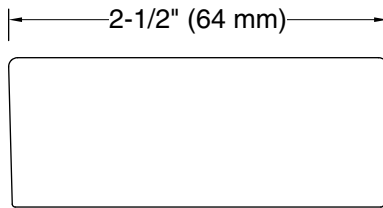

Technical Information

All product dimensions are nominal.

Installation Type: Cabinet mount

Material: Zinc

Notes

Install this product according to the installation instructions.