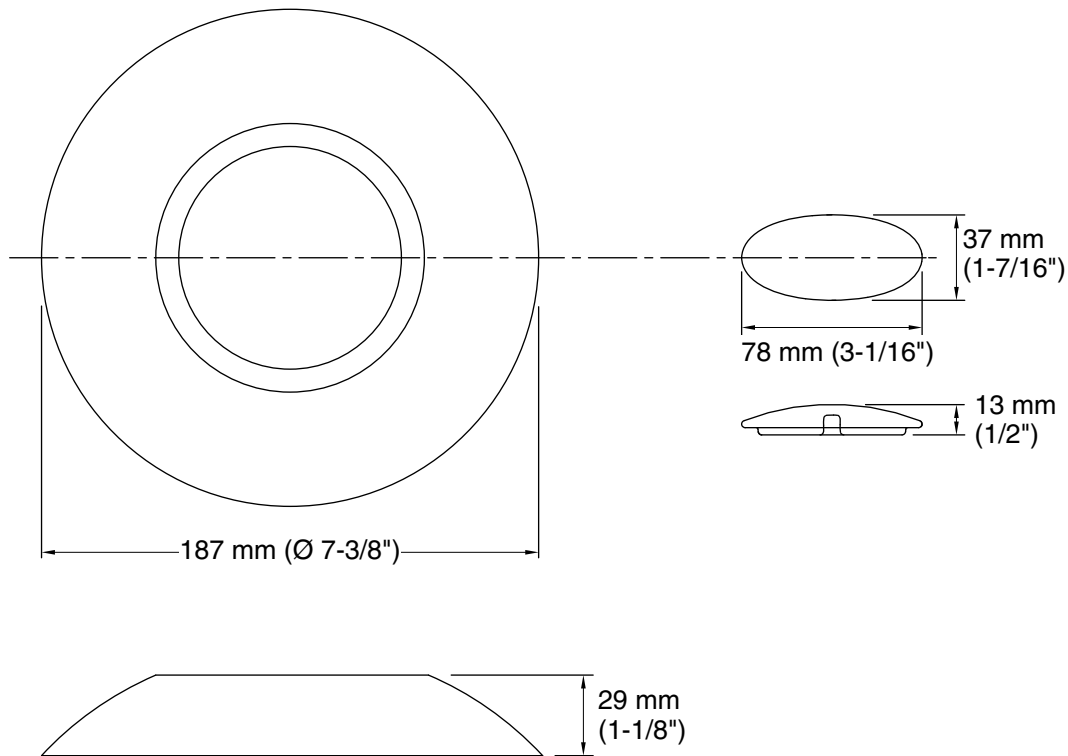

Color	Code	Description
-------	------	-------------

	96	Biscuit
---	----	---------

Prairie Flowers™ Antique™
Bath Handle Insets and Dial Plate
K-262-WF

Technical Information

All product dimensions are nominal.