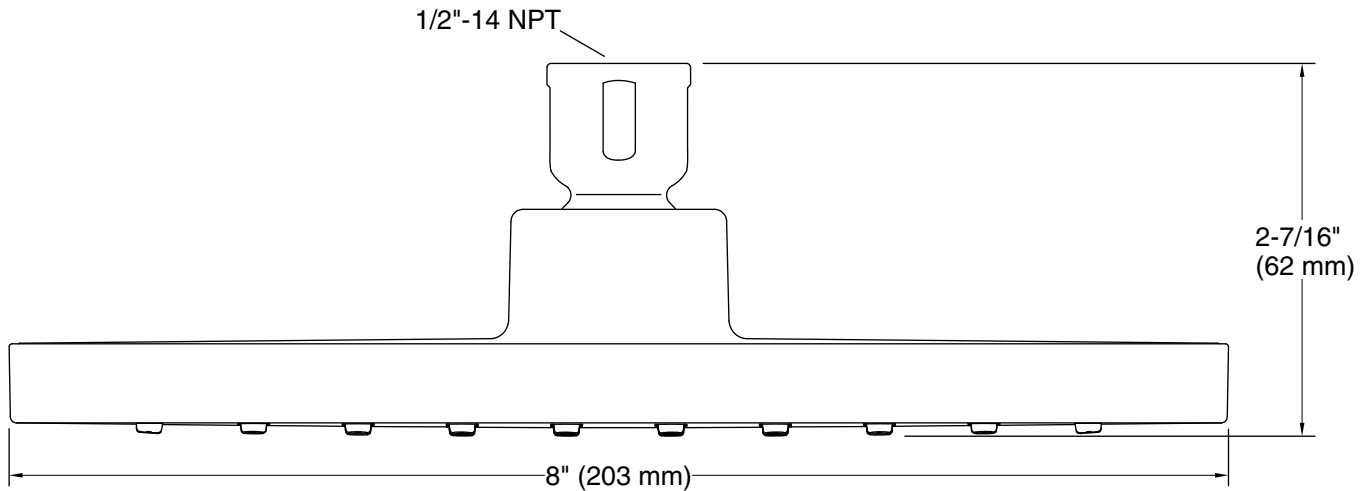

Technical Information

All product dimensions are nominal.

Drain included: No

Showerhead/Body Spray:

Rated maximum flow: 1.75 gal/min (6.6 l/min)

Pressure: 80 psi (5.5 bar)

Notes

For use with automatic compensating valves rated at 1.40 gal/min (5.3 l/min) or less.

Install this product according to the installation instructions.