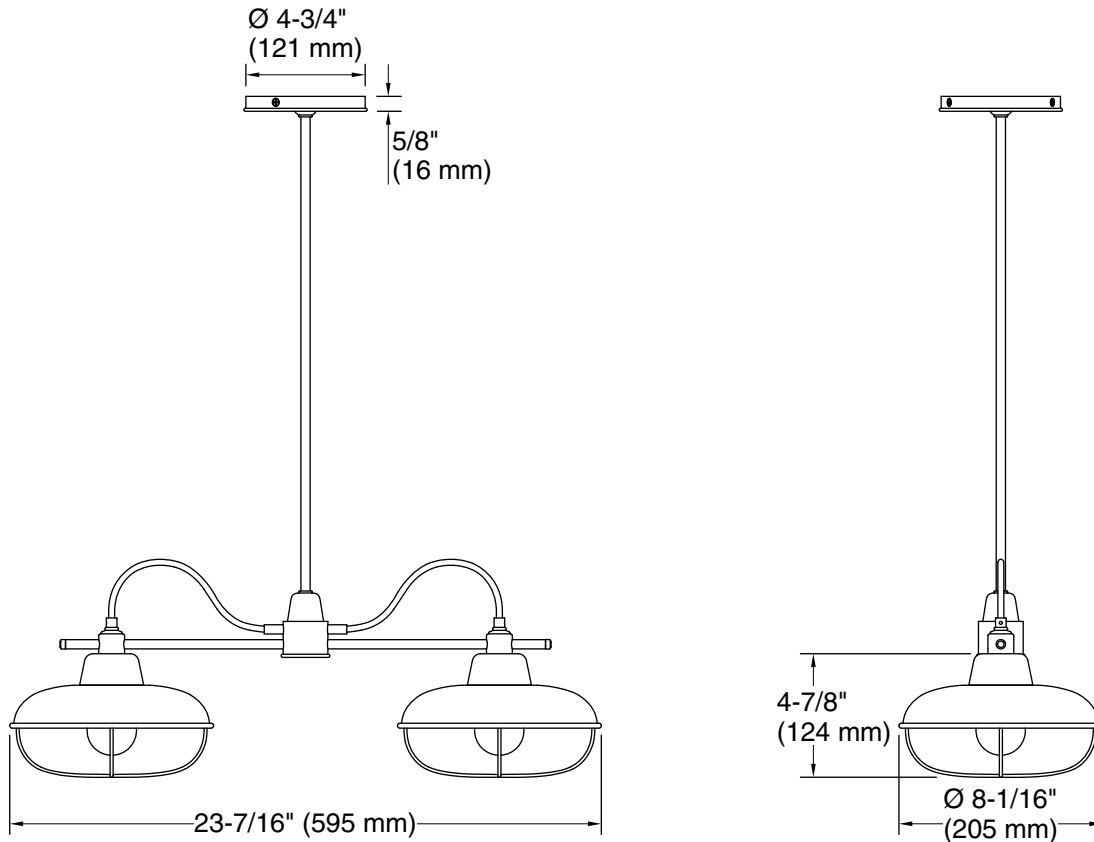

Required Electrical Service

One circuit required.

Lights: 120 V, 60 Hz

Technical Information

All product dimensions are nominal.

Installation Type: Ceiling-mount

Material: Steel

Number of Lights: 2

Lighting Type: Socket-based

Socket Type: E-12 Candelabra

Number of Shades: 2

Shade Type: Glass - frosted

Hanging Type: Downrod

Downrod Detail: 1 x 28-5/16" (719 mm)

Electrical component rating: Socket Rating: 60 Hz, 60 W