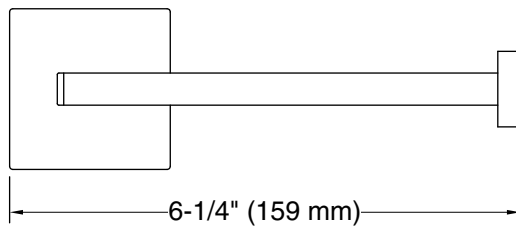

Available Colors/Finishes

Color tiles intended for reference only.

Color	Code	Description
	CP	Polished Chrome
	BN	Vibrant® Brushed Nickel
	BL	Matte Black

Technical Information

All product dimensions are nominal.