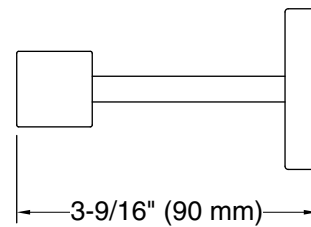

Available Colors/Finishes

Color tiles intended for reference only.

Color	Code	Description
	CP	Polished Chrome
	BN	Vibrant® Brushed Nickel
	BL	Matte Black

Technical Information

All product dimensions are nominal.