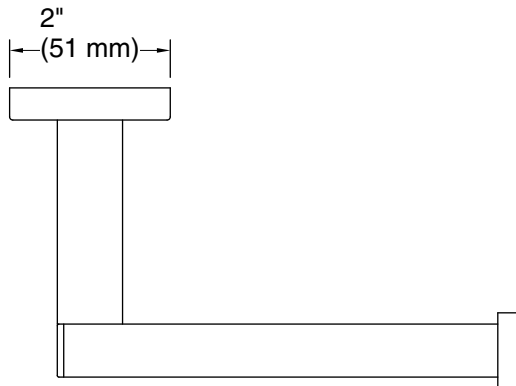

Technical Information

All product dimensions are nominal.

Installation Type: Wall-mount

Material: Zinc, Brass

Notes

Install this product according to the installation instructions.

CAUTION: Risk of personal injury. Do not install these products in any area where they are likely to be used inadvertently as a grab bar or support bar. These products are not designed or intended for use as a grab bar or support bar.