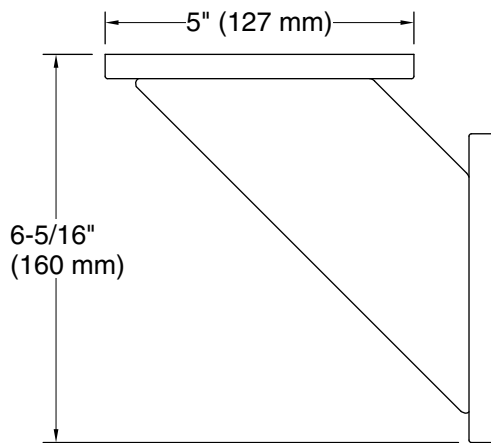

Technical Information

All product dimensions are nominal.

Installation Type: Wall-mount

Material: Zinc, Stainless Steel

Notes

Install this product according to the installation instructions.