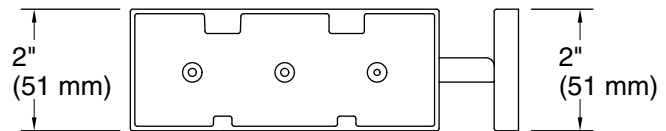

Available Colors/Finishes

Color tiles intended for reference only.

Color	Code	Description
	CP	Polished Chrome
	BN	Vibrant® Brushed Nickel
	BL	Matte Black

Technical Information

All product dimensions are nominal.