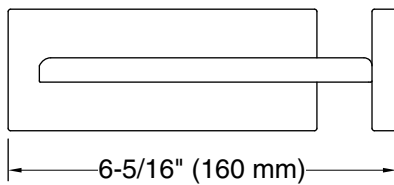

Technical Information

All product dimensions are nominal.

Installation Type: Wall-mount

Material: Zinc, Stainless Steel

Notes

Install this product according to the installation instructions.